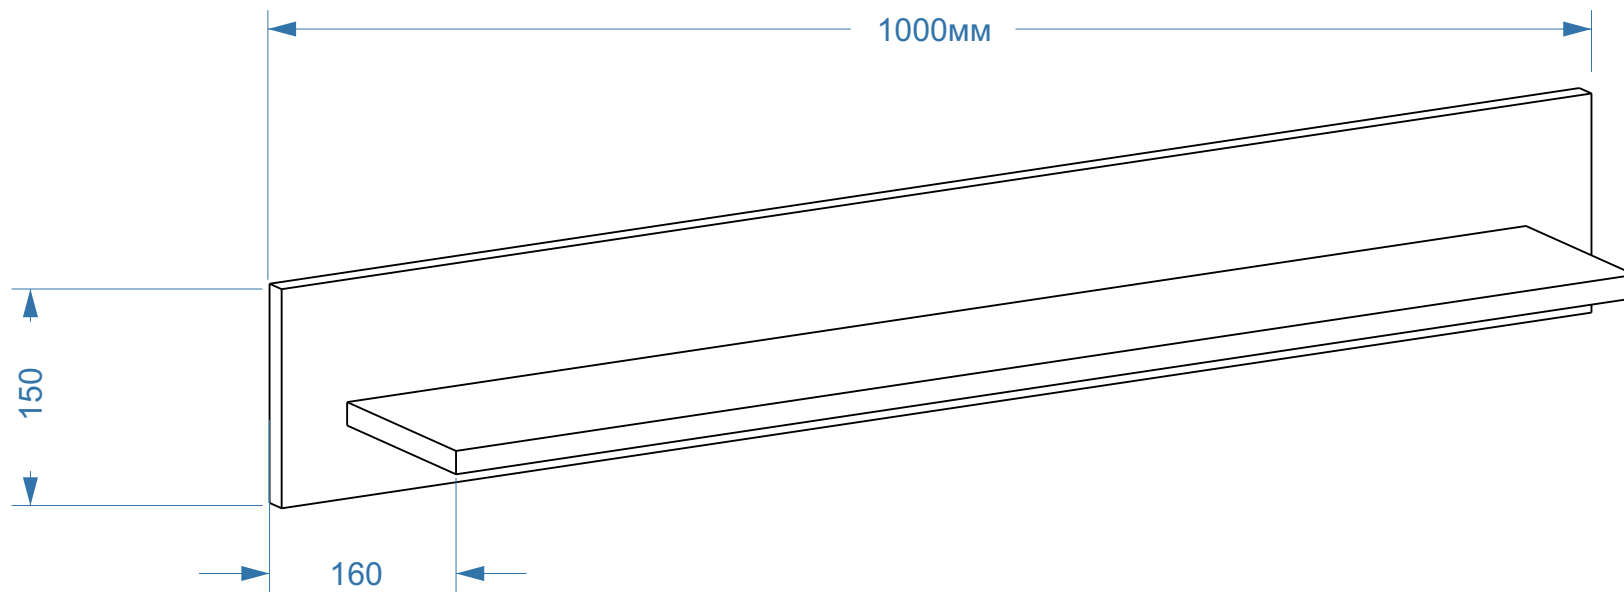

Ø 8 mm

242 mm

9

10

Cabinet “Lilu TV”

1750x370x260

№	A x B x C	x	Package
1	1750x370x16	1	1
2	1750x370x16	1	1
3	228x353x16	1	1
4	228x353x16	1	1
5	228x353x16	1	1
6	228x353x16	1	1
7	555x70x16	2	1
8	181x583x16	2	1
9	574x332x16	1	1
10	238x565x3	2	1
11	300x120x16	2	1
12	300x120x16	2	1
13	498x120x16	2	1
14	294x508x3	2	1
Фурнітура / Furniture accessories		1	1

8

9

10

11

Shelf "Lilu"

1000x150x160

No	A x B x C	x	Package
1	1000x150x16	1	1
2	900x144x16	1	1
Furniture accessories		1	1

<p>(A)</p>  <p>x5</p>	<p>(A1)</p>  <p>x5</p>	<p>(B) 3.5x16</p>  <p>x4</p>	<p>(C)</p>  <p>x2</p>
<p>(D)</p>  <p>x2</p>	<p>(E)</p>  <p>x1</p>	<p>(F)</p>  <p>x1</p>	