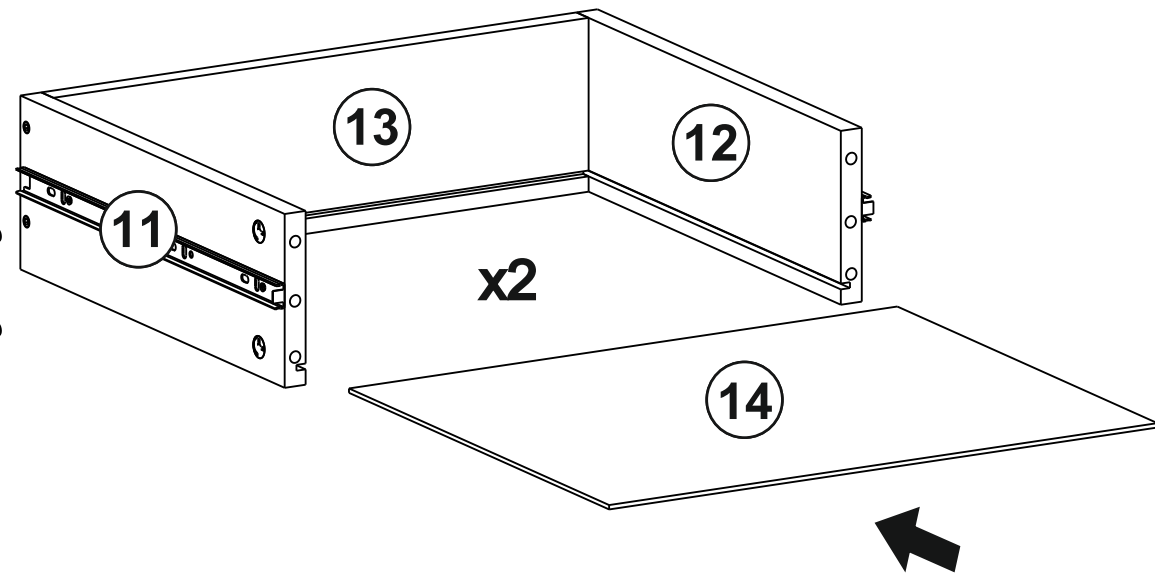

Ø 8 mm

242 mm

9

10

Cabinet “Lilu TV”

1750x370x260

№	A x B x C	x	Package
1	1750x370x16	1	1
2	1750x370x16	1	1
3	228x353x16	1	1
4	228x353x16	1	1
5	228x353x16	1	1
6	228x353x16	1	1
7	555x70x16	2	1
8	181x583x16	2	1
9	574x332x16	1	1
10	238x565x3	2	1
11	300x120x16	2	1
12	300x120x16	2	1
13	498x120x16	2	1
14	294x508x3	2	1
Фурнітура / Furniture accessories		1	1

 A x12	 A1 x12	 B x28	 B1 x24
 B2 x4	 C x2	 D x36	 E 8x35 x24
 F 3,5x16 x8	 G 4*35 x16	 H 6,3x13 x12	 I x8
 J x1	 K ИНСТРУКЦІЯ x1		

1

2

3

4

5

6

7

8

9

10

11

Shelf "Lilu"

1000x150x160

No	A x B x C	x	Package
1	1000x150x16	1	1
2	900x144x16	1	1
Furniture accessories		1	1

<p>(A)</p>  <p>x5</p>	<p>(A1)</p>  <p>x5</p>	<p>(B) 3.5x16</p>  <p>x4</p>	<p>(C)</p>  <p>x2</p>
<p>(D)</p>  <p>x2</p>	<p>(E)</p>  <p>x1</p>	<p>(F)</p>  <p>x1</p>	