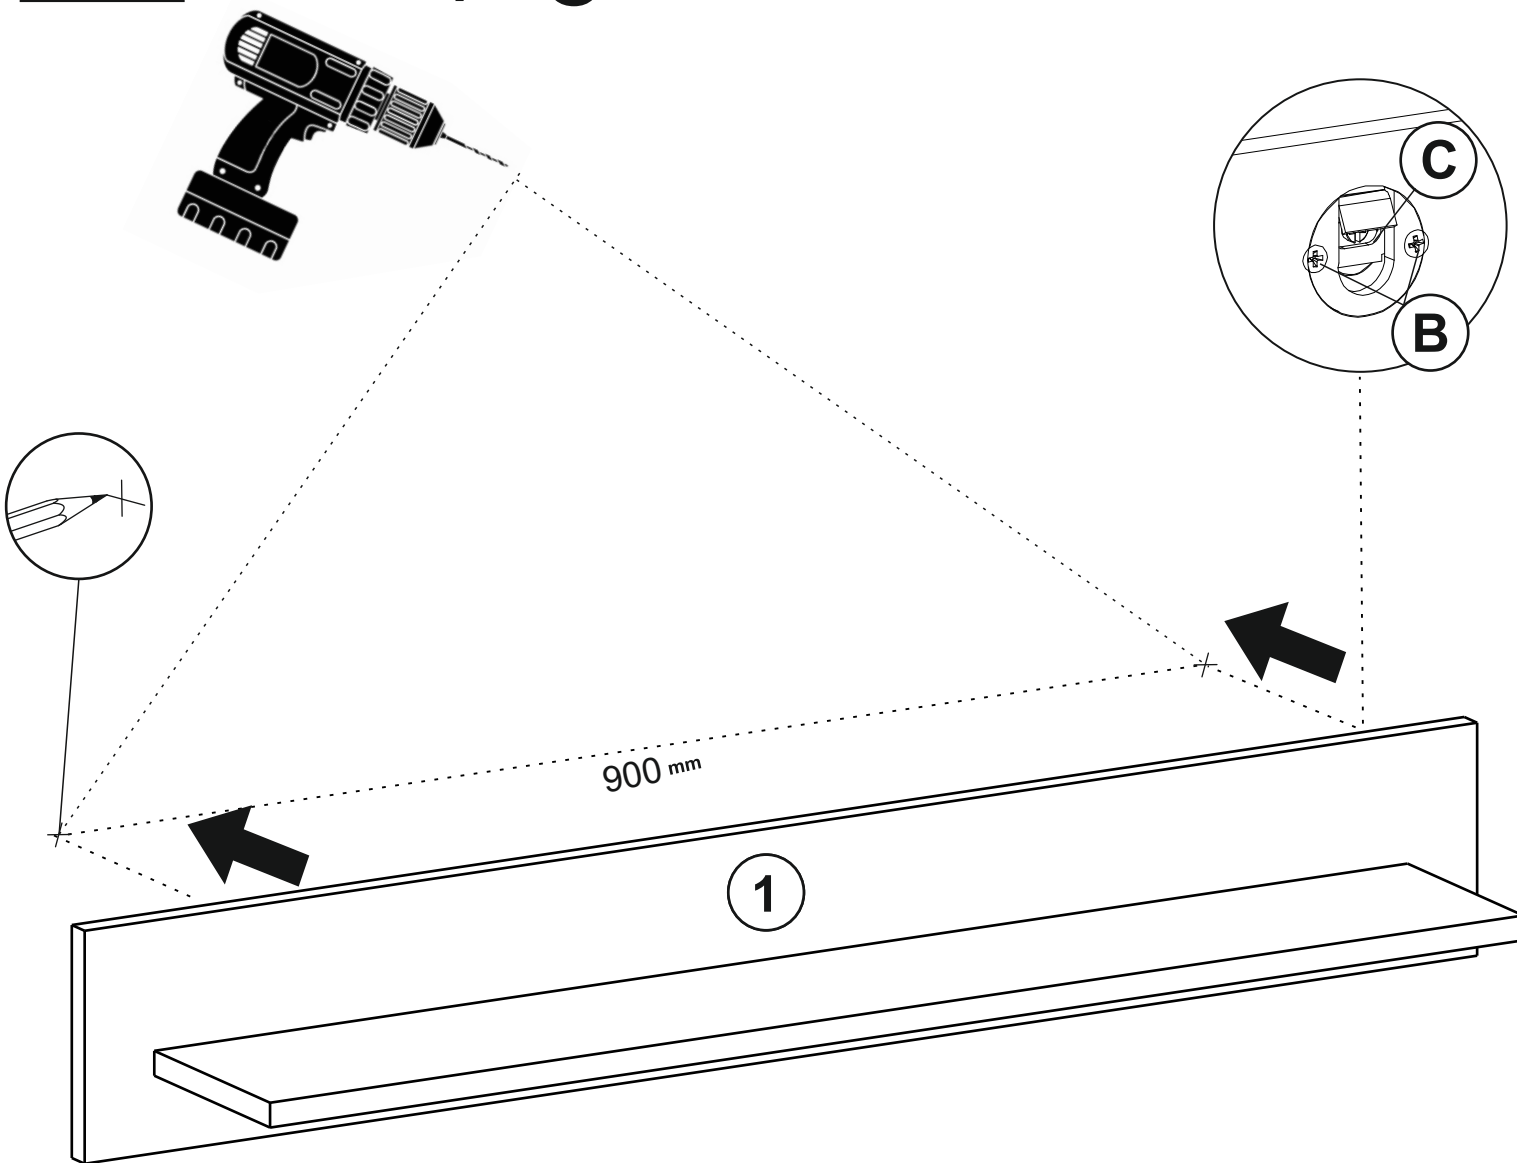

8

9

10

11

Shelf "Lilu"

1000x150x160

No	A x B x C	x	Package
1	1000x150x16	1	1
2	900x144x16	1	1
Furniture accessories		1	1

<p>(A)</p>  <p>x5</p>	<p>(A1)</p>  <p>x5</p>	<p>(B) 3.5x16</p>  <p>x4</p>	<p>(C)</p>  <p>x2</p>
<p>(D)</p>  <p>x2</p>	<p>(E)</p>  <p>x1</p>	<p>(F)</p>  <p>x1</p>	

1

2

3

4

Ø 8 mm

5