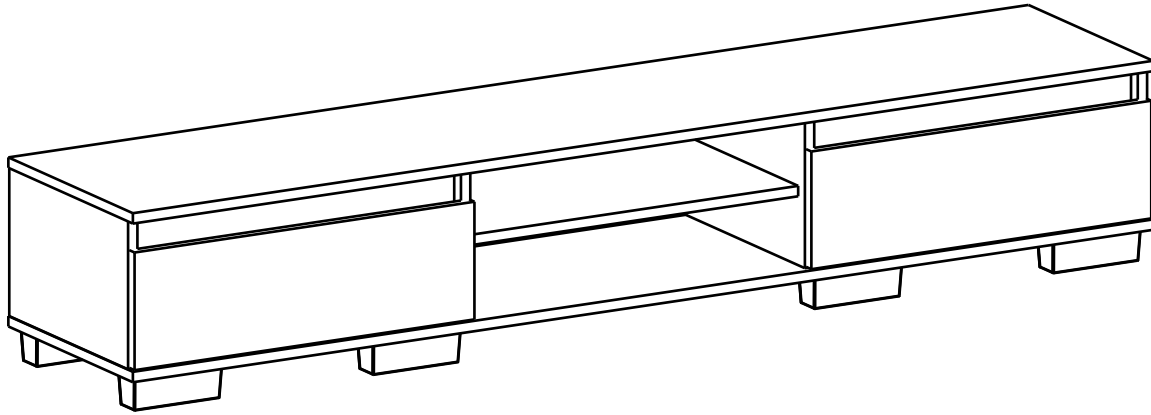

Ø 8 mm

242 mm

9

10

Cabinet “Lilu TV”

1750x370x260

№	A x B x C	x	Package
1	1750x370x16	1	1
2	1750x370x16	1	1
3	228x353x16	1	1
4	228x353x16	1	1
5	228x353x16	1	1
6	228x353x16	1	1
7	555x70x16	2	1
8	181x583x16	2	1
9	574x332x16	1	1
10	238x565x3	2	1
11	300x120x16	2	1
12	300x120x16	2	1
13	498x120x16	2	1
14	294x508x3	2	1
Фурнітура / Furniture accessories		1	1