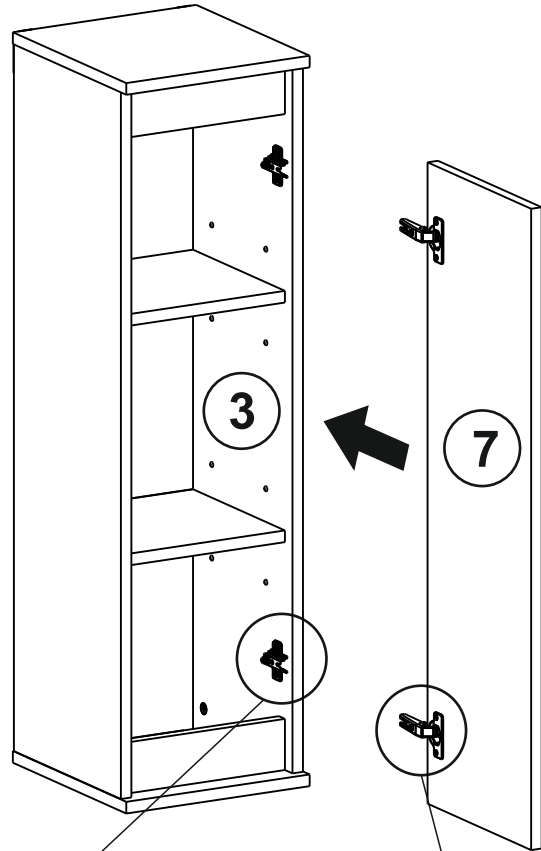

Hanging cabinet "Lilu"

1000x300x280

No	A x B x C	x	Package
1	300x280x16	2	1
2	968x283x16	1	1
3	968x283x16	1	1
4	246x70x16	2	1
5	652x256x3	1	1
6	244x243x16	2	1
7	878x274x16	1	1
8	324x256x3	1	1
Furniture accessories		1	1

Ø 8 mm

242 mm

9

10

Cabinet “Lilu TV”

1750x370x260

№	A x B x C	x	Package
1	1750x370x16	1	1
2	1750x370x16	1	1
3	228x353x16	1	1
4	228x353x16	1	1
5	228x353x16	1	1
6	228x353x16	1	1
7	555x70x16	2	1
8	181x583x16	2	1
9	574x332x16	1	1
10	238x565x3	2	1
11	300x120x16	2	1
12	300x120x16	2	1
13	498x120x16	2	1
14	294x508x3	2	1
Фурнітура / Furniture accessories		1	1