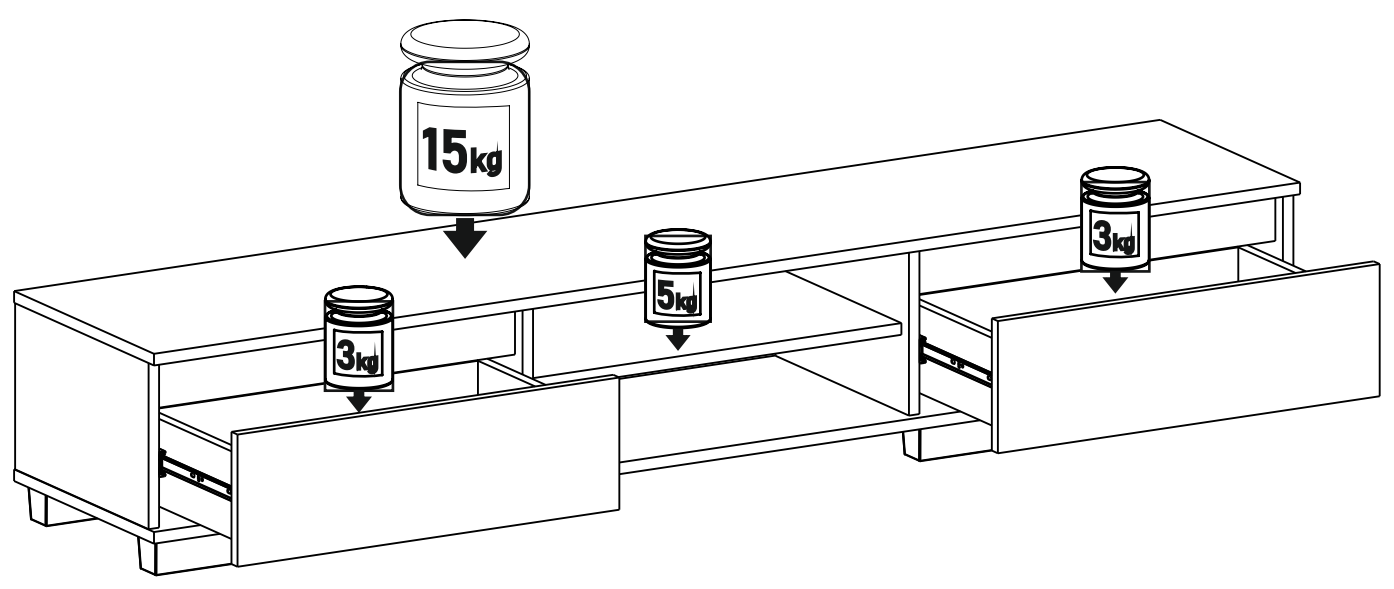

Ø 8 mm

242 mm

9

10

Cabinet “Lilu TV”

1750x370x260

№	A x B x C	x	Package
1	1750x370x16	1	1
2	1750x370x16	1	1
3	228x353x16	1	1
4	228x353x16	1	1
5	228x353x16	1	1
6	228x353x16	1	1
7	555x70x16	2	1
8	181x583x16	2	1
9	574x332x16	1	1
10	238x565x3	2	1
11	300x120x16	2	1
12	300x120x16	2	1
13	498x120x16	2	1
14	294x508x3	2	1
Фурнітура / Furniture accessories		1	1

8

9

10

11

Shelf "Lilu"

1000x150x160

No	A x B x C	x	Package
1	1000x150x16	1	1
2	900x144x16	1	1
Furniture accessories		1	1

<p>(A)</p>  <p>x5</p>	<p>(A1)</p>  <p>x5</p>	<p>(B) 3.5x16</p>  <p>x4</p>	<p>(C)</p>  <p>x2</p>
<p>(D)</p>  <p>x2</p>	<p>(E)</p>  <p>x1</p>	<p>(F)</p>  <p>x1</p>	