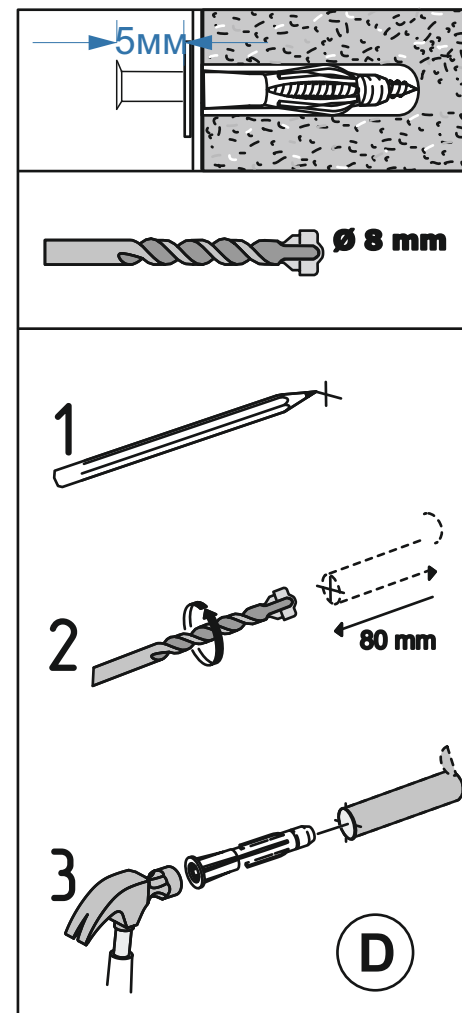

Ø 8 mm

242 mm

9

10

Cabinet “Lilu TV”

1750x370x260

№	A x B x C	x	Package
1	1750x370x16	1	1
2	1750x370x16	1	1
3	228x353x16	1	1
4	228x353x16	1	1
5	228x353x16	1	1
6	228x353x16	1	1
7	555x70x16	2	1
8	181x583x16	2	1
9	574x332x16	1	1
10	238x565x3	2	1
11	300x120x16	2	1
12	300x120x16	2	1
13	498x120x16	2	1
14	294x508x3	2	1
Фурнітура / Furniture accessories		1	1

 A x12	 A1 x12	 B x28	 B1 x24
 B2 x4	 C x2	 D x36	 E 8x35 x24
 F 3,5x16 x8	 G 4*35 x16	 H 6,3x13 x12	 I x8
 J x1	 K ИНСТРУКЦІЯ x1		

1

2

3

4

5

6

7

8

9

10

11

Shelf "Lilu"

1000x150x160

No	A x B x C	x	Package
1	1000x150x16	1	1
2	900x144x16	1	1
Furniture accessories		1	1

<p>(A)</p>  <p>x5</p>	<p>(A1)</p>  <p>x5</p>	<p>(B) 3.5x16</p>  <p>x4</p>	<p>(C)</p>  <p>x2</p>
<p>(D)</p>  <p>x2</p>	<p>(E)</p>  <p>x1</p>	<p>(F)</p>  <p>x1</p>	

1

2

3

4

Ø 8 mm

5