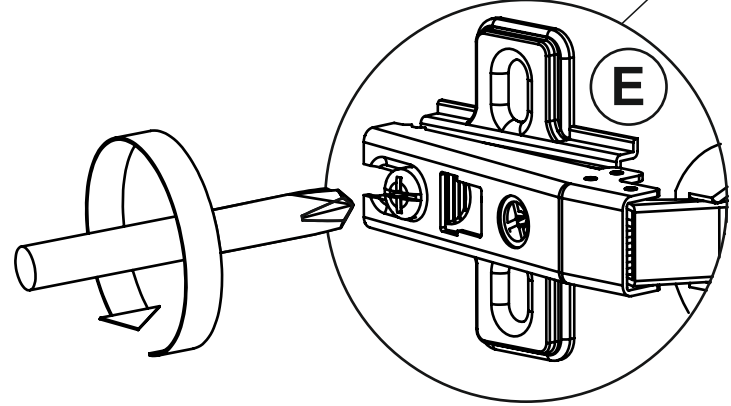

Ø 8 mm

242 mm

9

10

Cabinet “Lilu TV”

1750x370x260

№	A x B x C	x	Package
1	1750x370x16	1	1
2	1750x370x16	1	1
3	228x353x16	1	1
4	228x353x16	1	1
5	228x353x16	1	1
6	228x353x16	1	1
7	555x70x16	2	1
8	181x583x16	2	1
9	574x332x16	1	1
10	238x565x3	2	1
11	300x120x16	2	1
12	300x120x16	2	1
13	498x120x16	2	1
14	294x508x3	2	1
Фурнітура / Furniture accessories		1	1