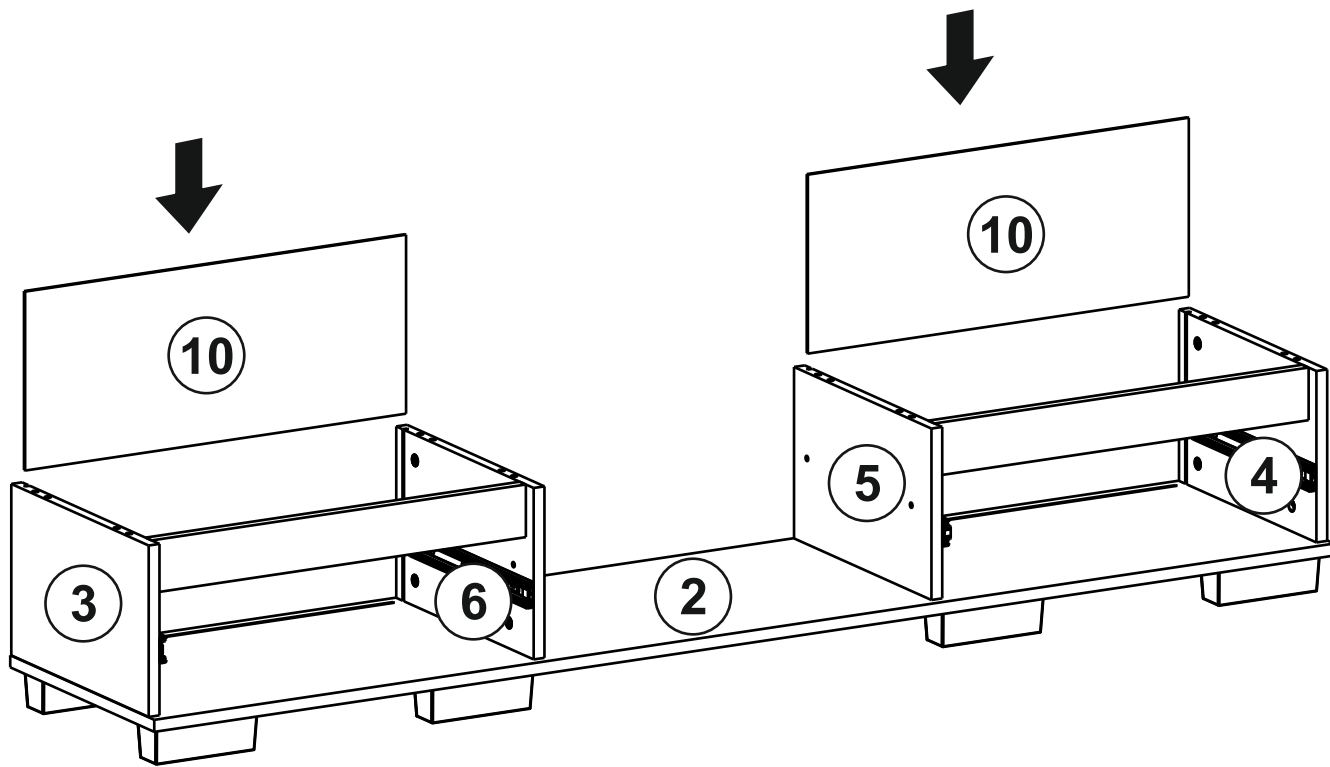

Ø 8 mm

242 mm

9

10

Cabinet “Lilu TV”

1750x370x260

№	A x B x C	x	Package
1	1750x370x16	1	1
2	1750x370x16	1	1
3	228x353x16	1	1
4	228x353x16	1	1
5	228x353x16	1	1
6	228x353x16	1	1
7	555x70x16	2	1
8	181x583x16	2	1
9	574x332x16	1	1
10	238x565x3	2	1
11	300x120x16	2	1
12	300x120x16	2	1
13	498x120x16	2	1
14	294x508x3	2	1
Фурнітура / Furniture accessories		1	1

 A x12	 A1 x12	 B x28	 B1 x24
 B2 x4	 C x2	 D x36	 E 8x35 x24
 F 3,5x16 x8	 G 4*35 x16	 H 6,3x13 x12	 I x8
 J x1	 K ИНСТРУКЦІЯ x1		

1

2

3

4

5

6

7

8

9

10

11

Shelf "Lilu"

1000x150x160

No	A x B x C	x	Package
1	1000x150x16	1	1
2	900x144x16	1	1
Furniture accessories		1	1

<p>(A)</p>  <p>x5</p>	<p>(A1)</p>  <p>x5</p>	<p>(B) 3.5x16</p>  <p>x4</p>	<p>(C)</p>  <p>x2</p>
<p>(D)</p>  <p>x2</p>	<p>(E)</p>  <p>x1</p>	<p>(F)</p>  <p>x1</p>	