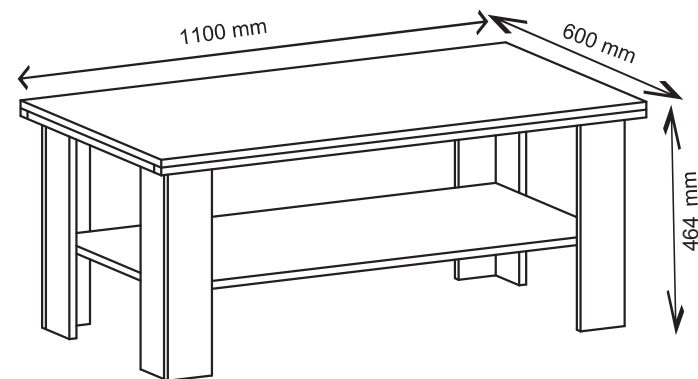

Instalation manual

TABLE VERNE

Element symbol	Dimensions			Code	Package
1	1100	600	1	LAWA_110x60.001	1/1
2	1004	504	1	LAWA_110x60.002	1/1
3	448	100	1	LAWA_110x60.003	1/1
4	448	100	1	LAWA_110x60.004	1/1
5	448	100	1	LAWA_110x60.005	1/1
6	448	100	2	LAWA_110x60.006	1/1

1**3****2****4****kg max**
15 kg