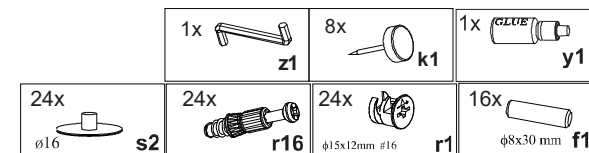

Instalation manual

TABLE VERNE

Element symbol	Dimensions			Code	Package
1	1100	600	1	LAWA_110x60.001	1/1
2	1004	504	1	LAWA_110x60.002	1/1
3	448	100	1	LAWA_110x60.003	1/1
4	448	100	1	LAWA_110x60.004	1/1
5	448	100	1	LAWA_110x60.005	1/1
6	448	100	2	LAWA_110x60.006	1/1

1**3****2****4****kg max**
15 kg