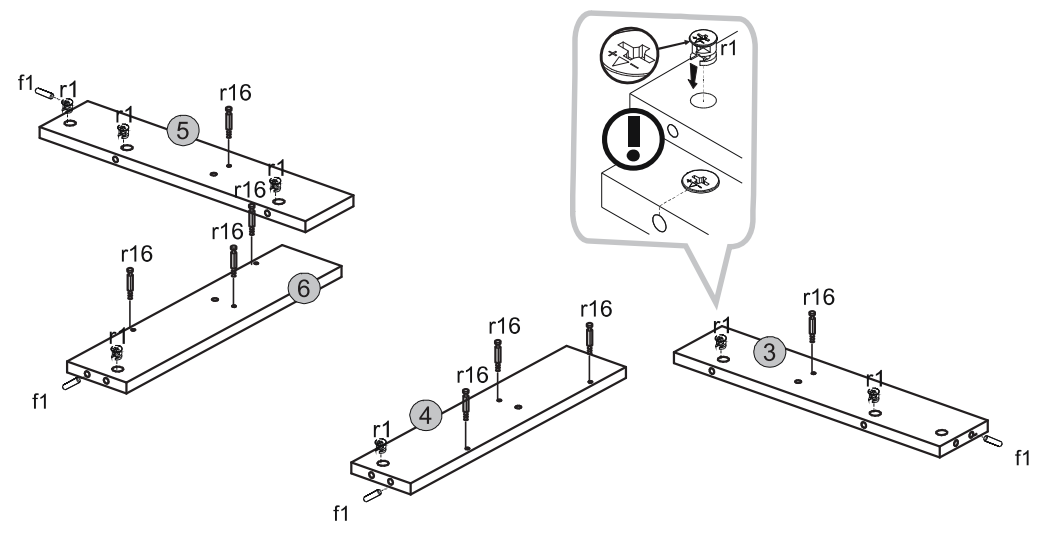

Instalation manual

TABLE VERNE

Element symbol	Dimensions			Code	Package
1	1100	600	1	LAWA_110x60.001	1/1
2	1004	504	1	LAWA_110x60.002	1/1
3	448	100	1	LAWA_110x60.003	1/1
4	448	100	1	LAWA_110x60.004	1/1
5	448	100	1	LAWA_110x60.005	1/1
6	448	100	2	LAWA_110x60.006	1/1

1**3****2****4****kg max**
15 kg