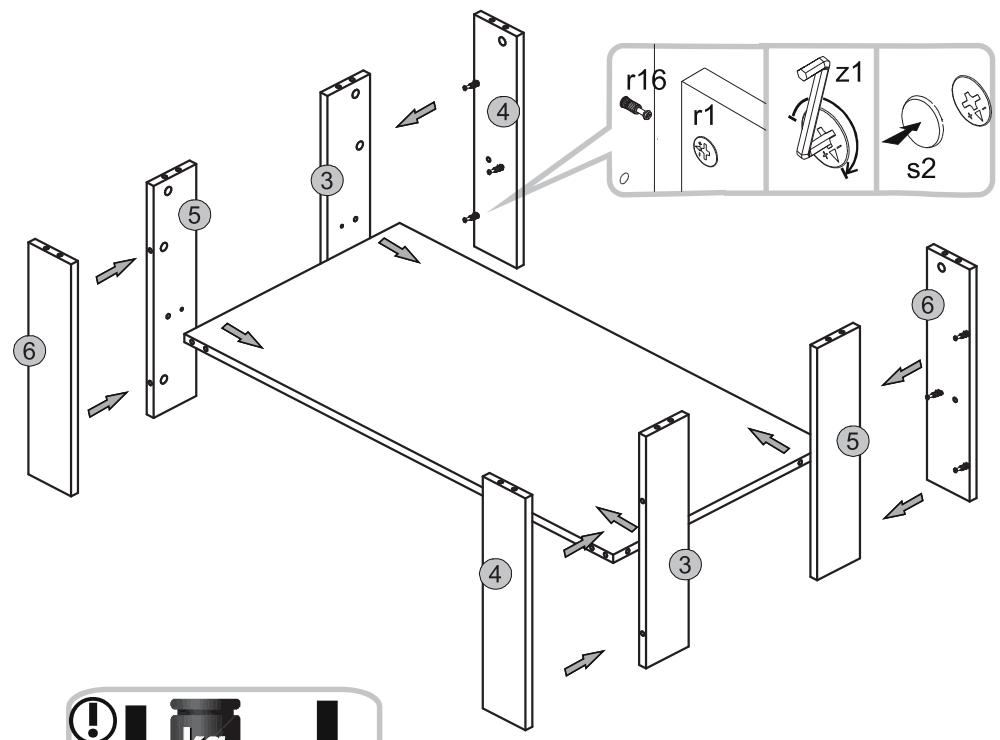

Instalation manual

TABLE VERNE

Element symbol	Dimensions			Code	Package
1	1100	600	1	LAWA_110x60.001	1/1
2	1004	504	1	LAWA_110x60.002	1/1
3	448	100	1	LAWA_110x60.003	1/1
4	448	100	1	LAWA_110x60.004	1/1
5	448	100	1	LAWA_110x60.005	1/1
6	448	100	2	LAWA_110x60.006	1/1

1**3****2****4****kg max**
15 kg