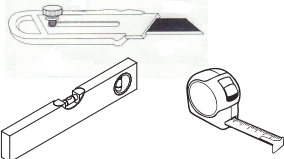

Instalation manual

TABLE VERNE

Element symbol	Dimensions			Code	Package
1	1100	600	1	LAWA_110x60.001	1/1
2	1004	504	1	LAWA_110x60.002	1/1
3	448	100	1	LAWA_110x60.003	1/1
4	448	100	1	LAWA_110x60.004	1/1
5	448	100	1	LAWA_110x60.005	1/1
6	448	100	2	LAWA_110x60.006	1/1

1**3****2****4****kg max**
15 kg