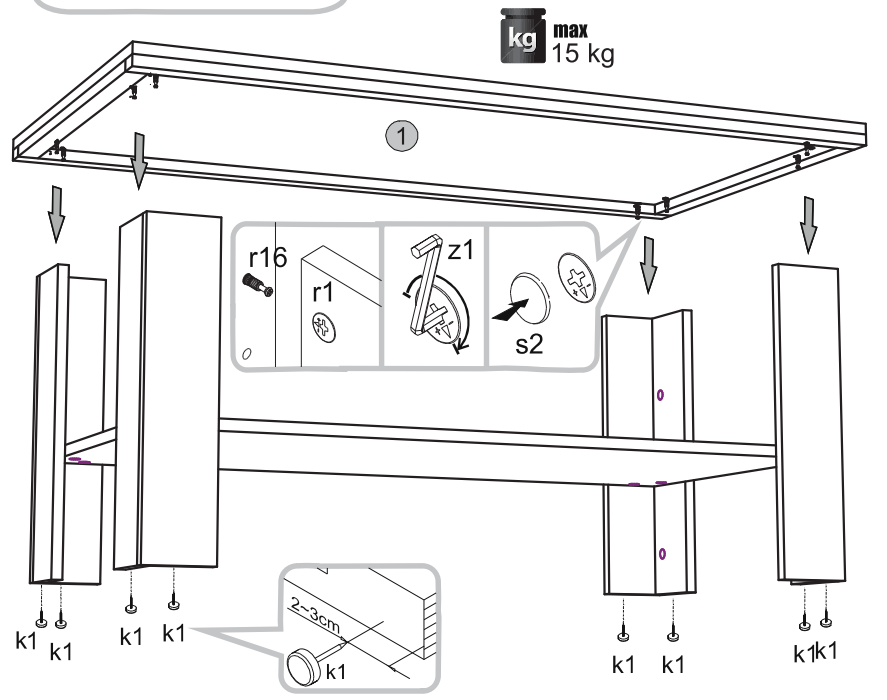

Instalation manual

TABLE VERNE

Element symbol	Dimensions			Code	Package
1	1100	600	1	LAWA_110x60.001	1/1
2	1004	504	1	LAWA_110x60.002	1/1
3	448	100	1	LAWA_110x60.003	1/1
4	448	100	1	LAWA_110x60.004	1/1
5	448	100	1	LAWA_110x60.005	1/1
6	448	100	2	LAWA_110x60.006	1/1

1**3****2****4****kg max**
15 kg