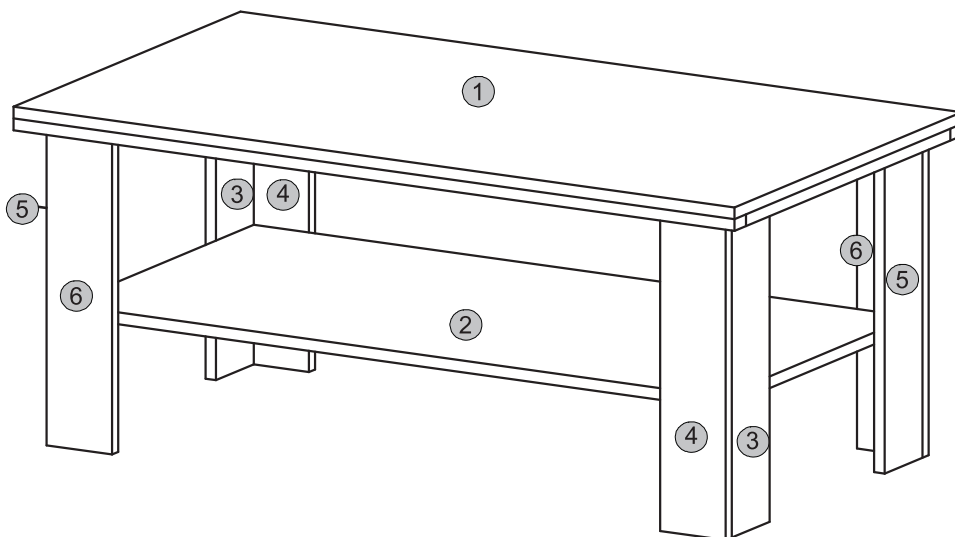

Instalation manual

TABLE VERNE

Element symbol	Dimensions			Code	Package
1	1100	600	1	LAWA_110x60.001	1/1
2	1004	504	1	LAWA_110x60.002	1/1
3	448	100	1	LAWA_110x60.003	1/1
4	448	100	1	LAWA_110x60.004	1/1
5	448	100	1	LAWA_110x60.005	1/1
6	448	100	2	LAWA_110x60.006	1/1

1**3****2****4****kg max**
15 kg