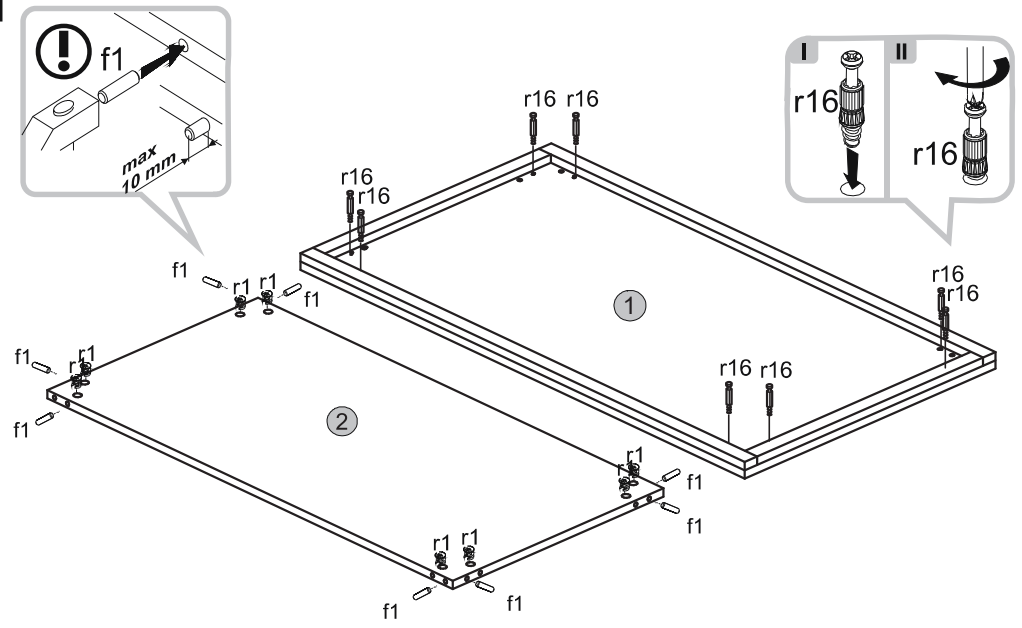

Instalation manual

TABLE VERNE

Element symbol	Dimensions			Code	Package
1	1100	600	1	LAWA_110x60.001	1/1
2	1004	504	1	LAWA_110x60.002	1/1
3	448	100	1	LAWA_110x60.003	1/1
4	448	100	1	LAWA_110x60.004	1/1
5	448	100	1	LAWA_110x60.005	1/1
6	448	100	2	LAWA_110x60.006	1/1

1**3****2****4****kg max**
15 kg