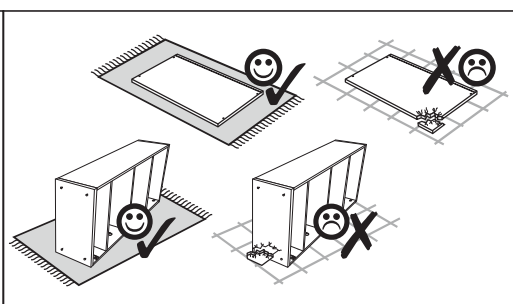

Instalation manual

TABLE VERNE

Element symbol	Dimensions			Code	Package
1	1100	600	1	LAWA_110x60.001	1/1
2	1004	504	1	LAWA_110x60.002	1/1
3	448	100	1	LAWA_110x60.003	1/1
4	448	100	1	LAWA_110x60.004	1/1
5	448	100	1	LAWA_110x60.005	1/1
6	448	100	2	LAWA_110x60.006	1/1

1**3****2****4****kg max**
15 kg