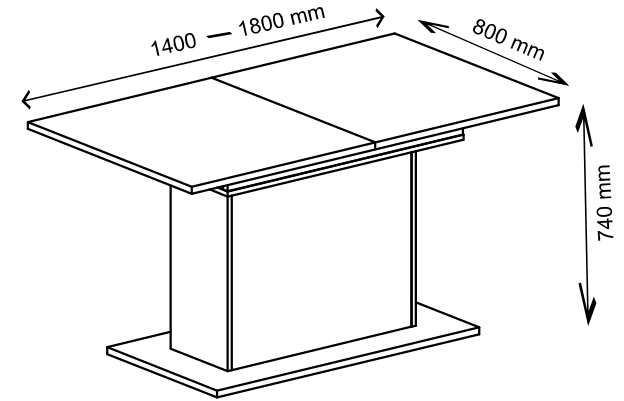

Instalation manual

RENO II

Element symbol	Dimensions			Code	Package
1	700	800	1	STIL_B.001	1/2
2	700	800	1	STIL_B.002	1/2
3	1000	536	1	STIL_B.003	2/2
4	800	400	1	STIL_B.004	2/2
5	80	898	2	STIL_B.005	2/2
6	900	510	1	STIL_B.006	2/2
7	600	686	2	STIL_B.007	1/2
8	600	278	2	STIL_B.008	2/2