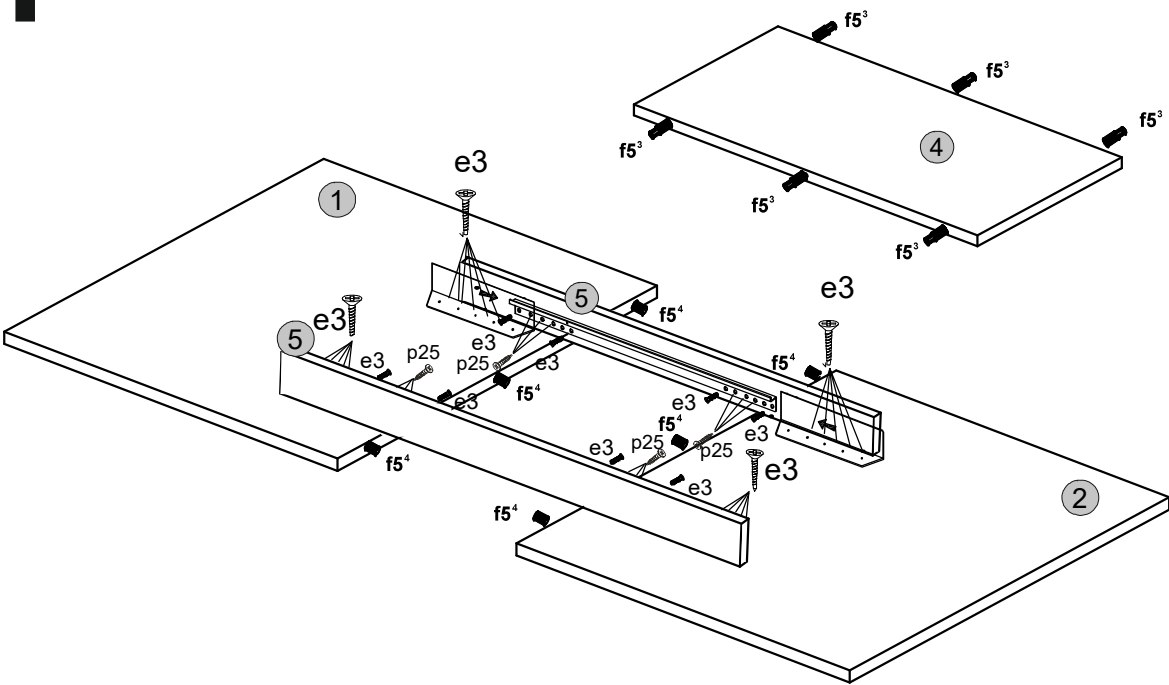

Instalation manual

RENO II

Element symbol	Dimensions			Code	Package
1	700	800	1	STIL_B.001	1/2
2	700	800	1	STIL_B.002	1/2
3	1000	536	1	STIL_B.003	2/2
4	800	400	1	STIL_B.004	2/2
5	80	898	2	STIL_B.005	2/2
6	900	510	1	STIL_B.006	2/2
7	600	686	2	STIL_B.007	1/2
8	600	278	2	STIL_B.008	2/2

1**3****2****4**

5

7

6