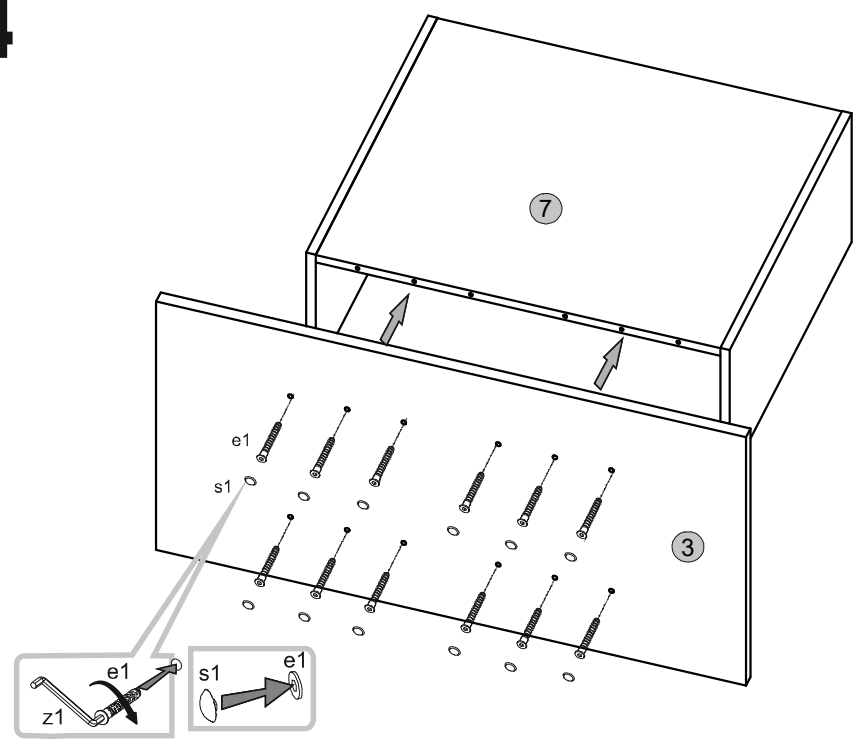

Instalation manual

RENO II

Element symbol	Dimensions			Code	Package
1	700	800	1	STIL_B.001	1/2
2	700	800	1	STIL_B.002	1/2
3	1000	536	1	STIL_B.003	2/2
4	800	400	1	STIL_B.004	2/2
5	80	898	2	STIL_B.005	2/2
6	900	510	1	STIL_B.006	2/2
7	600	686	2	STIL_B.007	1/2
8	600	278	2	STIL_B.008	2/2

1**3****2****4**

5

7

6