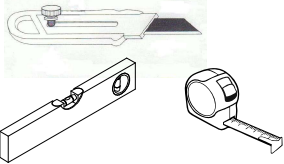

Instalation manual

RENO II

Element symbol	Dimensions			Code	Package
1	700	800	1	STIL_B.001	1/2
2	700	800	1	STIL_B.002	1/2
3	1000	536	1	STIL_B.003	2/2
4	800	400	1	STIL_B.004	2/2
5	80	898	2	STIL_B.005	2/2
6	900	510	1	STIL_B.006	2/2
7	600	686	2	STIL_B.007	1/2
8	600	278	2	STIL_B.008	2/2