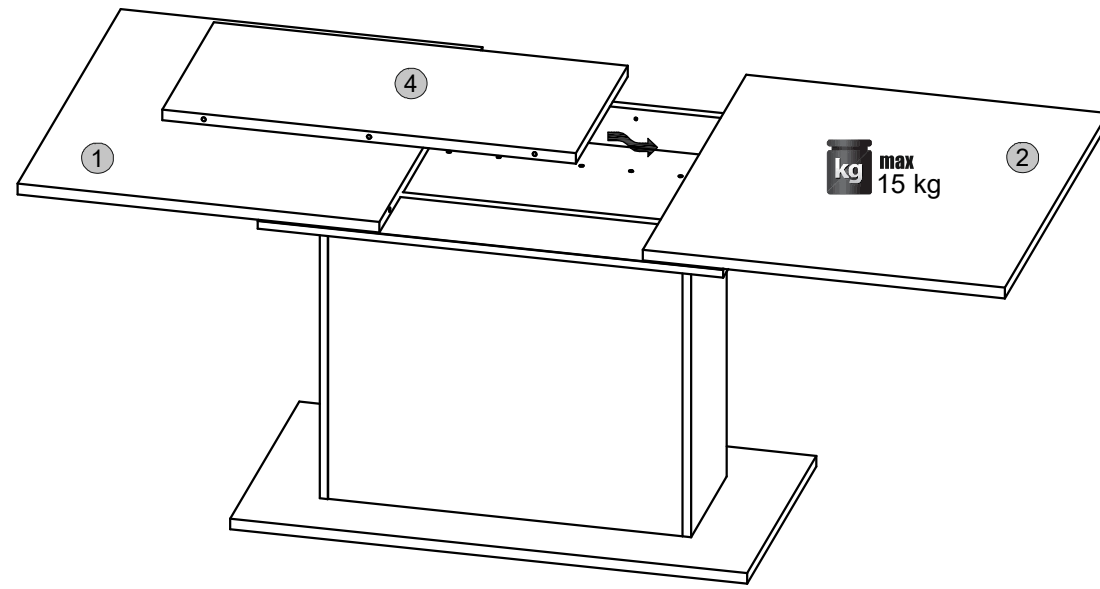

Instalation manual

RENO II

Element symbol	Dimensions			Code	Package
1	700	800	1	STIL_B.001	1/2
2	700	800	1	STIL_B.002	1/2
3	1000	536	1	STIL_B.003	2/2
4	800	400	1	STIL_B.004	2/2
5	80	898	2	STIL_B.005	2/2
6	900	510	1	STIL_B.006	2/2
7	600	686	2	STIL_B.007	1/2
8	600	278	2	STIL_B.008	2/2

1**3****2****4**

5

7

6