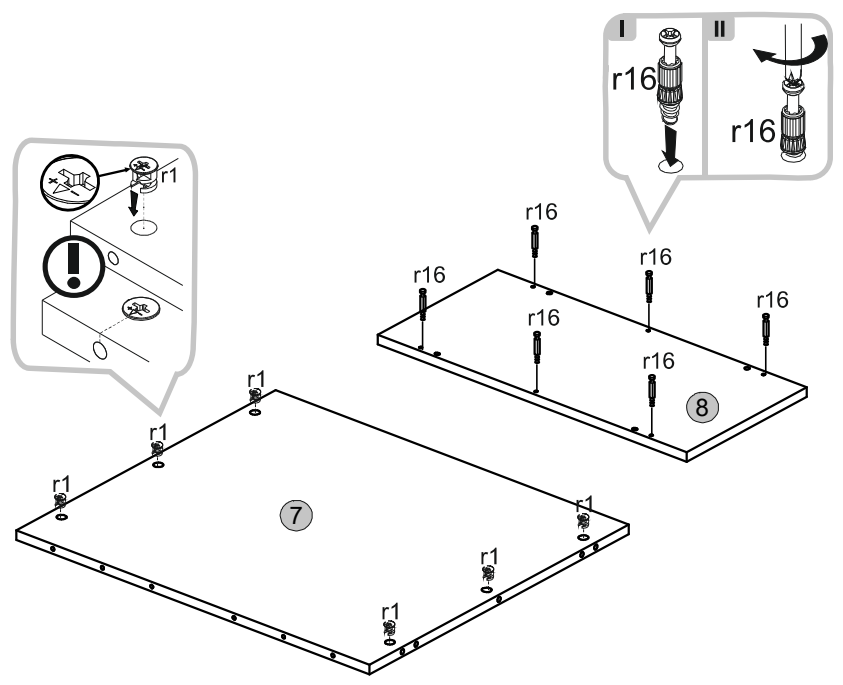

Instalation manual

RENO II

Element symbol	Dimensions			Code	Package
1	700	800	1	STIL_B.001	1/2
2	700	800	1	STIL_B.002	1/2
3	1000	536	1	STIL_B.003	2/2
4	800	400	1	STIL_B.004	2/2
5	80	898	2	STIL_B.005	2/2
6	900	510	1	STIL_B.006	2/2
7	600	686	2	STIL_B.007	1/2
8	600	278	2	STIL_B.008	2/2

1**3****2****4**

5

7

6