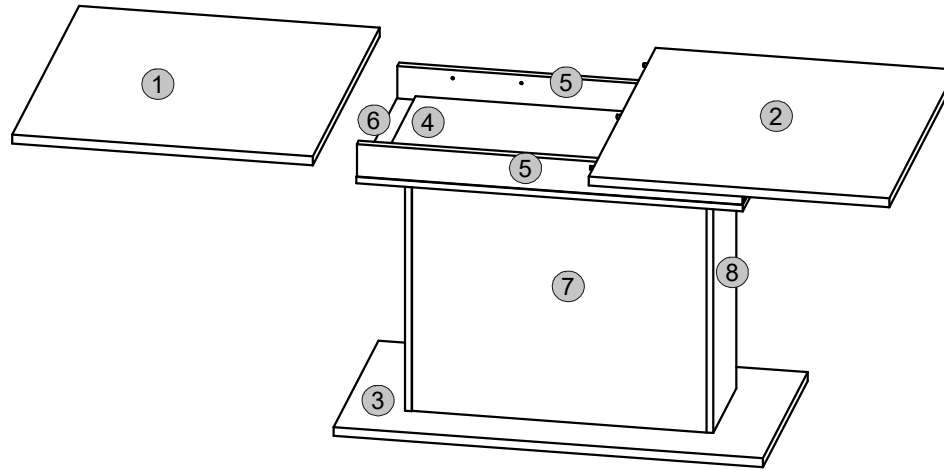

Instalation manual

RENO II

Element symbol	Dimensions			Code	Package
1	700	800	1	STIL_B.001	1/2
2	700	800	1	STIL_B.002	1/2
3	1000	536	1	STIL_B.003	2/2
4	800	400	1	STIL_B.004	2/2
5	80	898	2	STIL_B.005	2/2
6	900	510	1	STIL_B.006	2/2
7	600	686	2	STIL_B.007	1/2
8	600	278	2	STIL_B.008	2/2