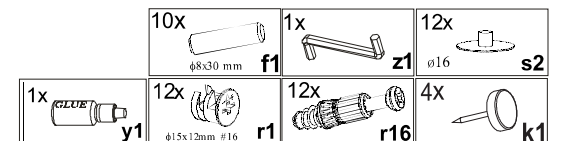

# Instalation manual

NORTON: LAW\_120

Element symbol	Dimensions			Code	Package
1	1200	600	16/32/32	1	K-202 1/1
2	936	300	16/32	1	K-305 1/1
3	100	936	16	1	K-401 1/1
4	484	400	16/32	2	K-108 1/1