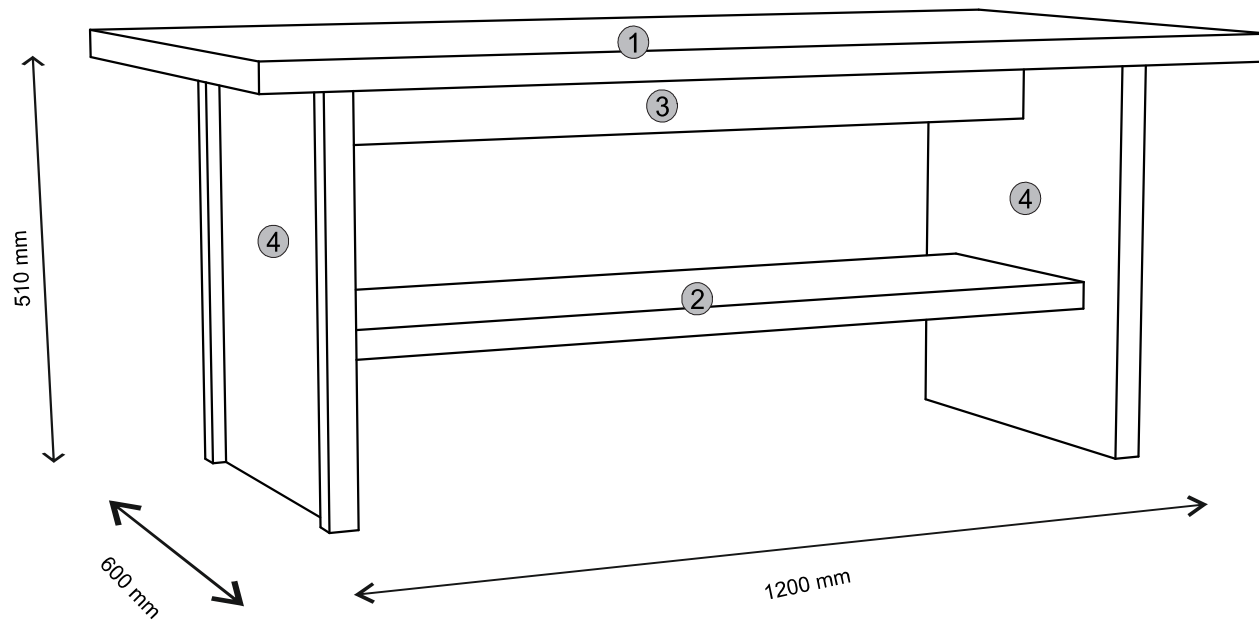

# Instalation manual

NORTON: LAW\_120

Element symbol	Dimensions			Code	Package
1	1200	600	16/32/32	1	K-202 1/1
2	936	300	16/32	1	K-305 1/1
3	100	936	16	1	K-401 1/1
4	484	400	16/32	2	K-108 1/1