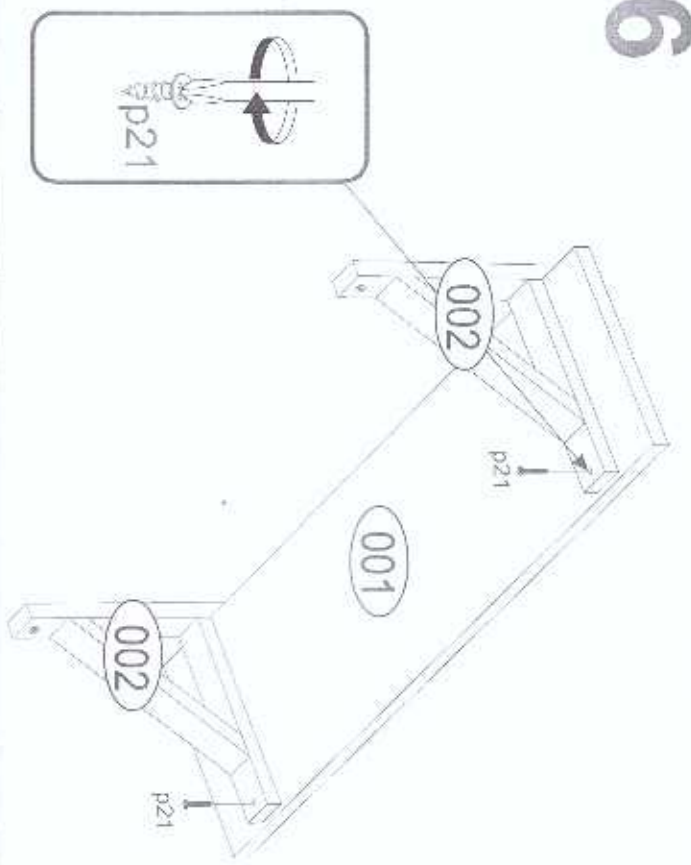

## SHELF 67

Code	Dimensions			Package	
001	670	195	16	1	1/1
002	225	205	32	2	1/1
accessories				1	1/1

# Accessories:

x4  
p72

Ø4x40mm

x4  
f28

Ø8x40mm

x2  
f13

Ø8x20mm

x2  
p21

Ø4x30mm

1

192 mm

538 mm

2

3

5

6