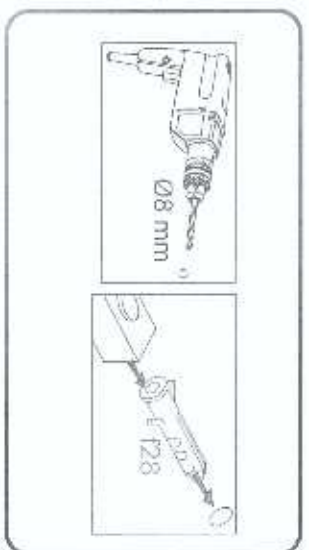

## SHELF 67

Code	Dimensions			Package	
001	670	195	16	1	1/1
002	225	205	32	2	1/1
accessories				1	1/1

# Accessories:

x4  
p72

Ø4x40mm

x4  
f28

Ø8x40mm

x2  
f13

Ø8x20mm

x2  
p21

Ø4x30mm

1

192 mm

538 mm

2

3

5

6