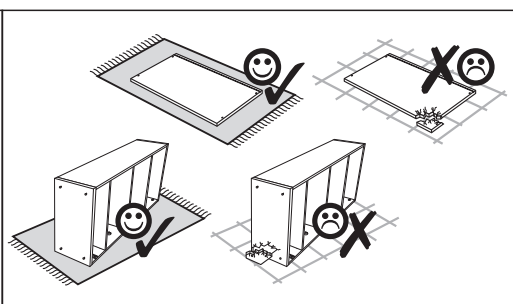

# Instalation manual

HO\_1S

| Element symbol | Dimensions |     |   | Code               | Package |
|----------------|------------|-----|---|--------------------|---------|
| 1              | 1200       | 500 | 1 | table_shelf_1S.001 |         |
| 2              | 727        | 499 | 1 | table_shelf_1S.002 |         |
| 3              | 1167       | 291 | 1 | table_shelf_1S.003 |         |
| 4              | 550        | 446 | 1 | table_shelf_1S.004 |         |
| 5              | 420        | 583 | 1 | table_shelf_1S.005 |         |
| 6              | 550        | 430 | 1 | table_shelf_1S.006 |         |
| 7              | 599        | 251 | 1 | table_shelf_1S.007 |         |
| 8              | 600        | 251 | 1 | table_shelf_1S.008 |         |
| 9              | 598        | 250 | 1 | table_shelf_1S.009 |         |
| 10             | 546        | 261 | 1 | table_shelf_1S.010 |         |
| 11             | 250        | 430 | 1 | table_shelf_1S.011 |         |
| 12             | 250        | 430 | 1 | table_shelf_1S.012 |         |
| 13             | 420        | 250 | 1 | table_shelf_1S.013 |         |
| 14             | 458        | 180 | 1 | table_shelf_1S.014 |         |
| 15             | 291        | 250 | 1 | table_shelf_1S.015 |         |
| 16             | 291        | 250 | 1 | table_shelf_1S.016 |         |
| 17             | 291        | 250 | 1 | table_shelf_1S.017 |         |
| 18             | 400        | 180 | 1 | table_shelf_1S.018 |         |
| 19             | 400        | 180 | 1 | table_shelf_1S.019 |         |
| 20             | 275        | 250 | 1 | table_shelf_1S.020 |         |
| 21             | 476        | 402 | 1 | table_shelf_1S.021 |         |
| 22             | 268        | 534 | 1 | table_shelf_1S.022 |         |
| 23             | 727        | 350 | 1 | table_shelf_1S.023 |         |