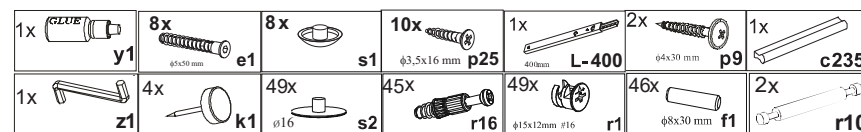

# Instalation manual

HO\_1S

| Element symbol | Dimensions |     |   | Code               | Package |
|----------------|------------|-----|---|--------------------|---------|
| 1              | 1200       | 500 | 1 | table_shelf_1S.001 |         |
| 2              | 727        | 499 | 1 | table_shelf_1S.002 |         |
| 3              | 1167       | 291 | 1 | table_shelf_1S.003 |         |
| 4              | 550        | 446 | 1 | table_shelf_1S.004 |         |
| 5              | 420        | 583 | 1 | table_shelf_1S.005 |         |
| 6              | 550        | 430 | 1 | table_shelf_1S.006 |         |
| 7              | 599        | 251 | 1 | table_shelf_1S.007 |         |
| 8              | 600        | 251 | 1 | table_shelf_1S.008 |         |
| 9              | 598        | 250 | 1 | table_shelf_1S.009 |         |
| 10             | 546        | 261 | 1 | table_shelf_1S.010 |         |
| 11             | 250        | 430 | 1 | table_shelf_1S.011 |         |
| 12             | 250        | 430 | 1 | table_shelf_1S.012 |         |
| 13             | 420        | 250 | 1 | table_shelf_1S.013 |         |
| 14             | 458        | 180 | 1 | table_shelf_1S.014 |         |
| 15             | 291        | 250 | 1 | table_shelf_1S.015 |         |
| 16             | 291        | 250 | 1 | table_shelf_1S.016 |         |
| 17             | 291        | 250 | 1 | table_shelf_1S.017 |         |
| 18             | 400        | 180 | 1 | table_shelf_1S.018 |         |
| 19             | 400        | 180 | 1 | table_shelf_1S.019 |         |
| 20             | 275        | 250 | 1 | table_shelf_1S.020 |         |
| 21             | 476        | 402 | 1 | table_shelf_1S.021 |         |
| 22             | 268        | 534 | 1 | table_shelf_1S.022 |         |
| 23             | 727        | 350 | 1 | table_shelf_1S.023 |         |