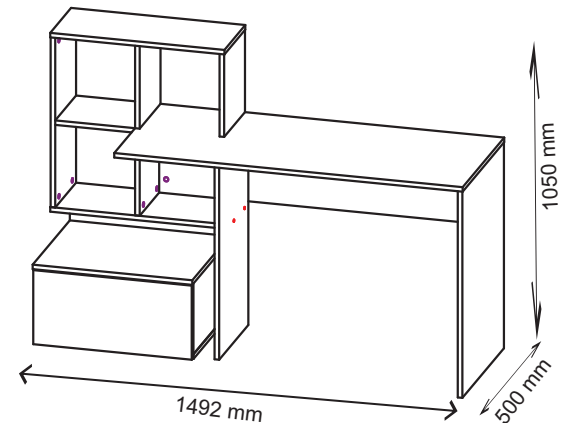

# Instalation manual

HO\_1S

| Element symbol | Dimensions |     |   | Code               | Package |
|----------------|------------|-----|---|--------------------|---------|
| 1              | 1200       | 500 | 1 | table_shelf_1S.001 |         |
| 2              | 727        | 499 | 1 | table_shelf_1S.002 |         |
| 3              | 1167       | 291 | 1 | table_shelf_1S.003 |         |
| 4              | 550        | 446 | 1 | table_shelf_1S.004 |         |
| 5              | 420        | 583 | 1 | table_shelf_1S.005 |         |
| 6              | 550        | 430 | 1 | table_shelf_1S.006 |         |
| 7              | 599        | 251 | 1 | table_shelf_1S.007 |         |
| 8              | 600        | 251 | 1 | table_shelf_1S.008 |         |
| 9              | 598        | 250 | 1 | table_shelf_1S.009 |         |
| 10             | 546        | 261 | 1 | table_shelf_1S.010 |         |
| 11             | 250        | 430 | 1 | table_shelf_1S.011 |         |
| 12             | 250        | 430 | 1 | table_shelf_1S.012 |         |
| 13             | 420        | 250 | 1 | table_shelf_1S.013 |         |
| 14             | 458        | 180 | 1 | table_shelf_1S.014 |         |
| 15             | 291        | 250 | 1 | table_shelf_1S.015 |         |
| 16             | 291        | 250 | 1 | table_shelf_1S.016 |         |
| 17             | 291        | 250 | 1 | table_shelf_1S.017 |         |
| 18             | 400        | 180 | 1 | table_shelf_1S.018 |         |
| 19             | 400        | 180 | 1 | table_shelf_1S.019 |         |
| 20             | 275        | 250 | 1 | table_shelf_1S.020 |         |
| 21             | 476        | 402 | 1 | table_shelf_1S.021 |         |
| 22             | 268        | 534 | 1 | table_shelf_1S.022 |         |
| 23             | 727        | 350 | 1 | table_shelf_1S.023 |         |