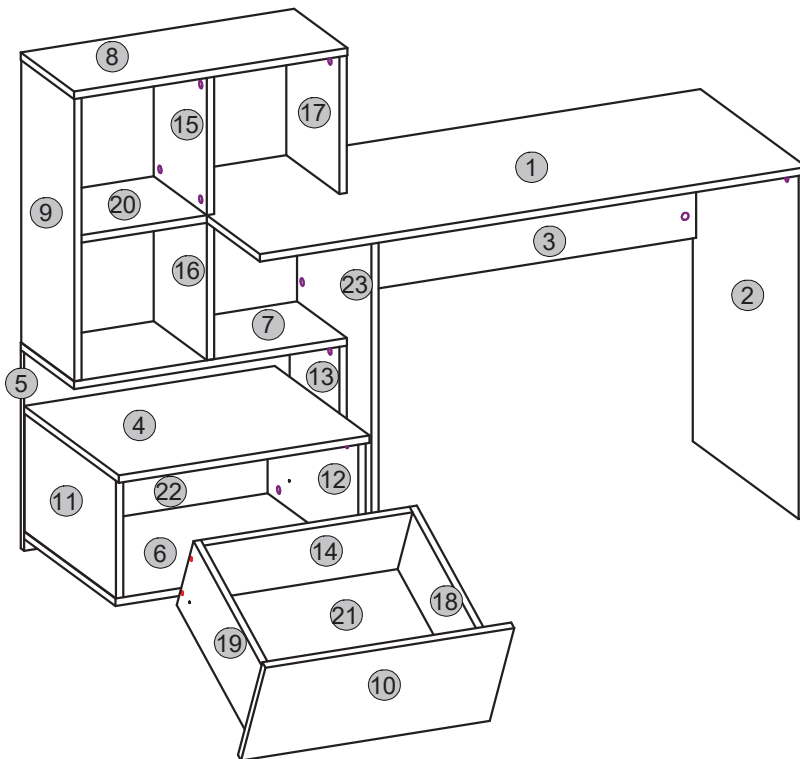

# Instalation manual

HO\_1S

| Element symbol | Dimensions |     |   | Code               | Package |
|----------------|------------|-----|---|--------------------|---------|
| 1              | 1200       | 500 | 1 | table_shelf_1S.001 |         |
| 2              | 727        | 499 | 1 | table_shelf_1S.002 |         |
| 3              | 1167       | 291 | 1 | table_shelf_1S.003 |         |
| 4              | 550        | 446 | 1 | table_shelf_1S.004 |         |
| 5              | 420        | 583 | 1 | table_shelf_1S.005 |         |
| 6              | 550        | 430 | 1 | table_shelf_1S.006 |         |
| 7              | 599        | 251 | 1 | table_shelf_1S.007 |         |
| 8              | 600        | 251 | 1 | table_shelf_1S.008 |         |
| 9              | 598        | 250 | 1 | table_shelf_1S.009 |         |
| 10             | 546        | 261 | 1 | table_shelf_1S.010 |         |
| 11             | 250        | 430 | 1 | table_shelf_1S.011 |         |
| 12             | 250        | 430 | 1 | table_shelf_1S.012 |         |
| 13             | 420        | 250 | 1 | table_shelf_1S.013 |         |
| 14             | 458        | 180 | 1 | table_shelf_1S.014 |         |
| 15             | 291        | 250 | 1 | table_shelf_1S.015 |         |
| 16             | 291        | 250 | 1 | table_shelf_1S.016 |         |
| 17             | 291        | 250 | 1 | table_shelf_1S.017 |         |
| 18             | 400        | 180 | 1 | table_shelf_1S.018 |         |
| 19             | 400        | 180 | 1 | table_shelf_1S.019 |         |
| 20             | 275        | 250 | 1 | table_shelf_1S.020 |         |
| 21             | 476        | 402 | 1 | table_shelf_1S.021 |         |
| 22             | 268        | 534 | 1 | table_shelf_1S.022 |         |
| 23             | 727        | 350 | 1 | table_shelf_1S.023 |         |