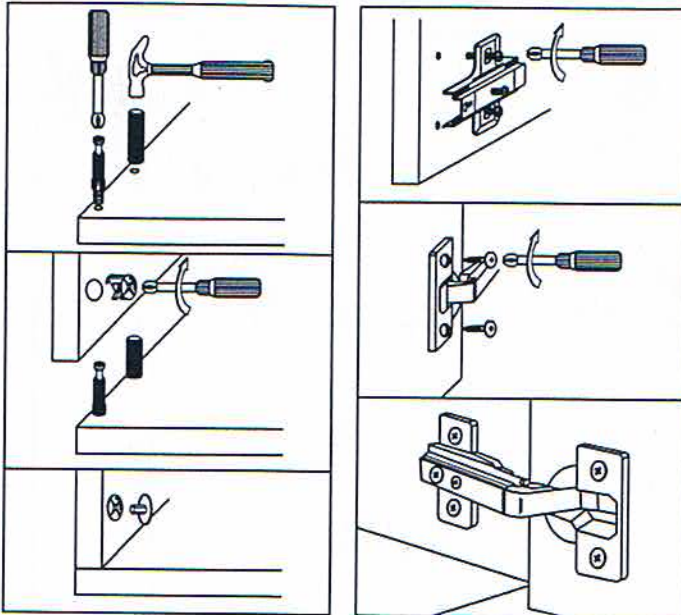

# DAMIS - WIT1D1W1S

Element symbol	Measurements	Code	ПАКЕТО
1	1976 x 330	DA-WIT1D1W1S - 1	1 / 1
2	1976 x 330	DA-WIT1D1W1S - 2	1 / 1
3	500 x 330	DA-WIT1D1W1S - 3	1 / 1
4	500 x 330	DA-WIT1D1W1S - 4	1 / 1
5	468 x 316	DA-WIT1D1W1S - 5	1 / 1
6	316 x 177	DA-WIT1D1W1S - 6	1 / 1
7	468 x 310	DA-WIT1D1W1S - 7	1 / 1
8	466 x 305	DA-WIT1D1W1S - 8	1 / 1
9	588 x 428	DA-WIT1D1W1S - 9	1 / 1
10	1160 x 428	DA-WIT1D1W1S - 10	1 / 1
11	1943 x 65	DA-WIT1D1W1S - 11	1 / 1
12	502 x 65	DA-WIT1D1W1S - 12	1 / 1
13	428 x 182	DA-WIT1D1W1S - 13	1 / 1
14L	300 x 110	DA-WIT1D1W1S-14L	1 / 1
14P	300 x 110	DA-WIT1D1W1S-14P	1 / 1
15	347 x 110	DA-WIT1D1W1S - 15	1 / 1
16	359 x 296	DA-WIT1D1W1S - 16	1 / 1
17	1984 x 476	DA-WIT1D1W1S - 17	1 / 1