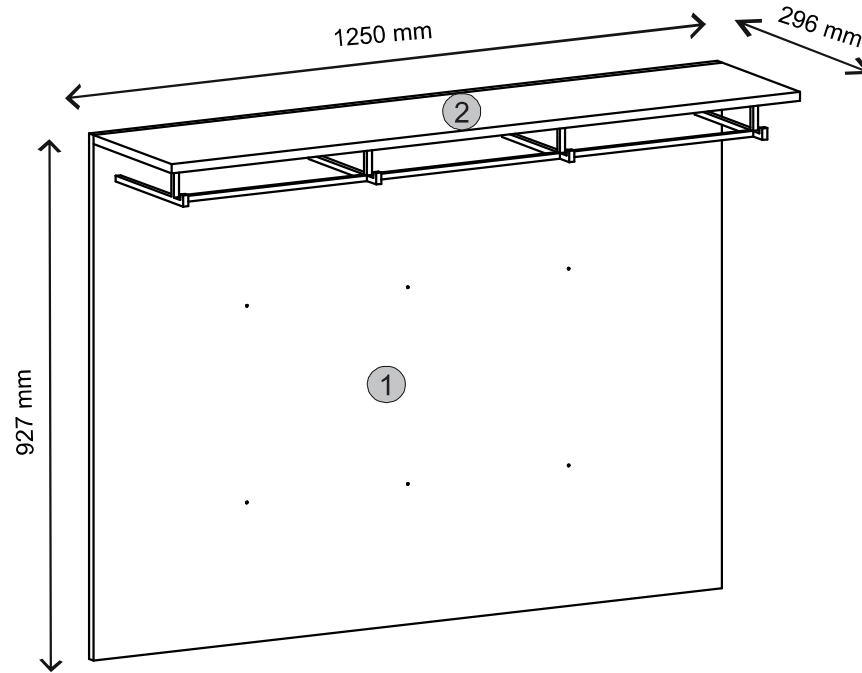

## CROCUS

Element symbol	Dimensions				Code	Package
1	927	1250	16	1	crocus.001	2/5
2	1250	280	16	1	crocus.013	2/5