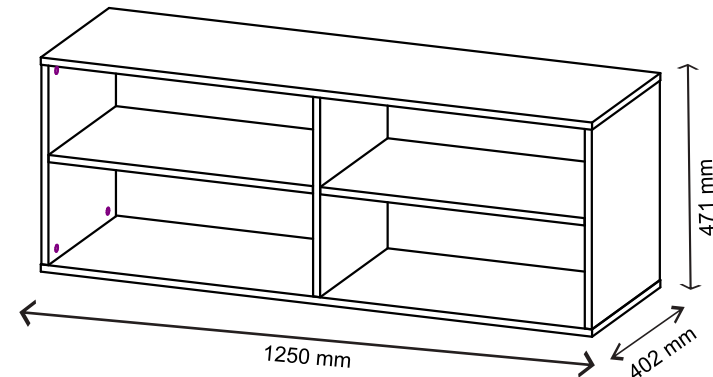

Instalation manual

CROCUS