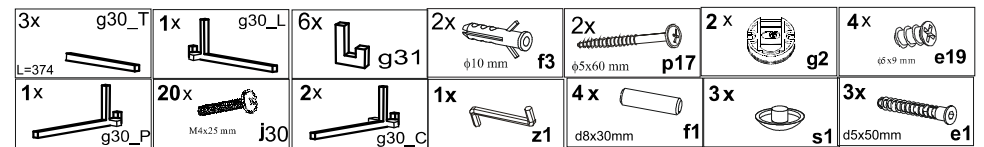

## CROCUS

Element symbol	Dimensions				Code	Package
1	927	1250	16	1	crocus.001	2/5
2	1250	280	16	1	crocus.013	2/5