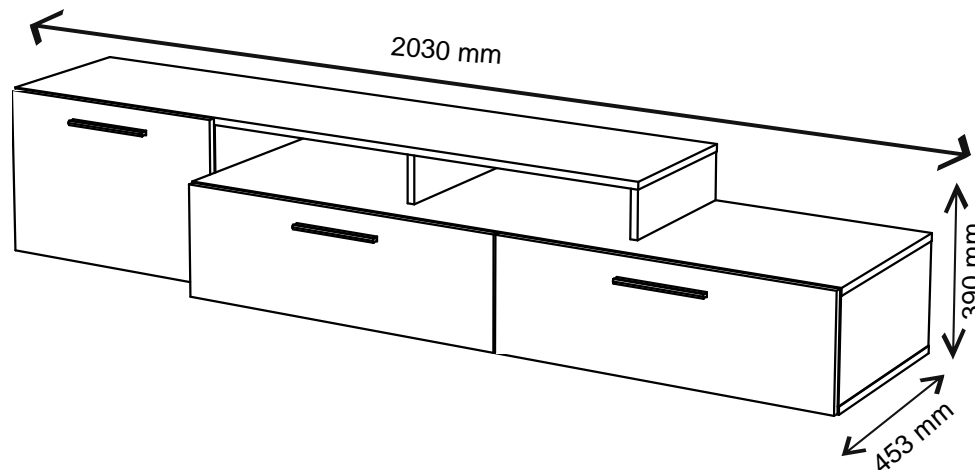

Installation manual

ASTIN