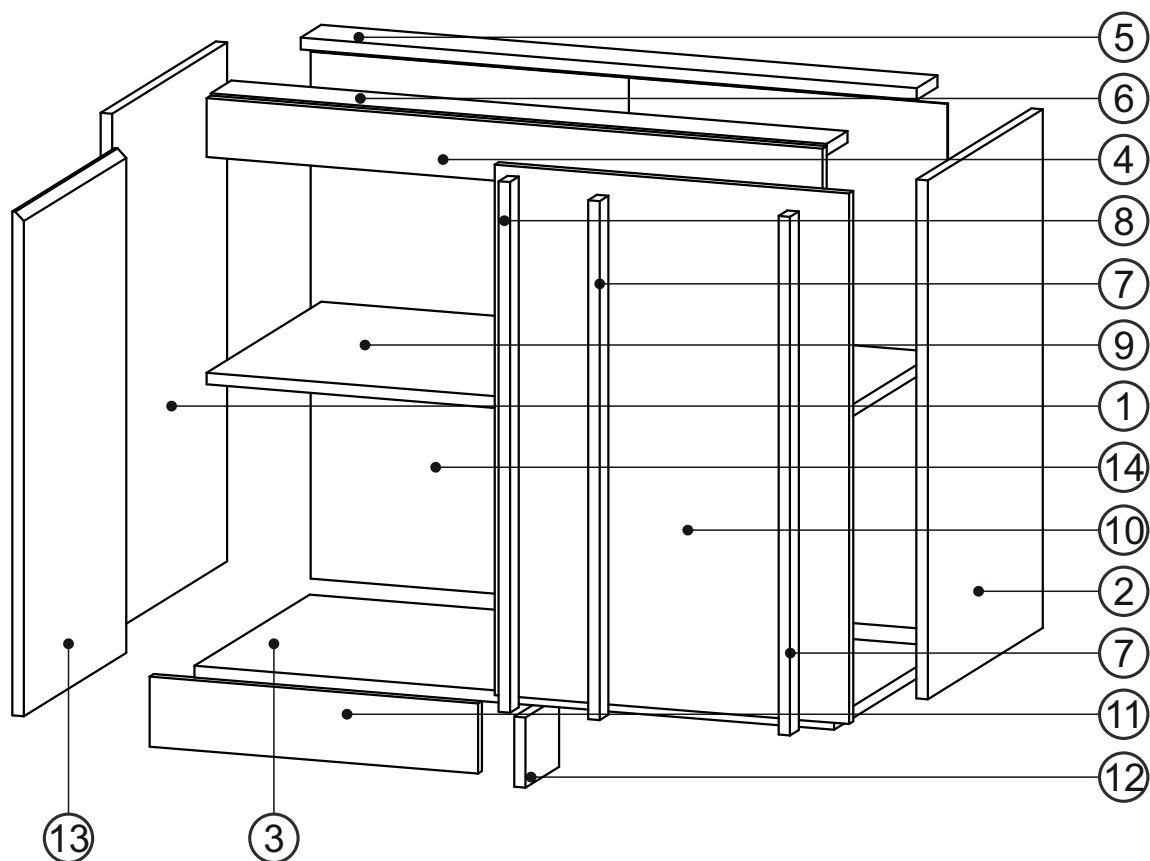

KITCHEN SOFT 100x60 LCC

900 mm

815 mm

499 mm

L

R

KITCHEN SOFT 100x60 LCC

A0	B1	B0	C2	C7	D5	D13	D14	H0	J0	J26
										
ø8x30	ø7x50			16mm	3,5x16	4x30	4x35			
x10	x13	x6	x2	x2	x28	x4	x18	x2	x2	x2

J27	K	T8	T14	T15	U0
					
	4mm				
x2	x1	x40	x5	x2	x2

KITCHEN SOFT 100x60 LCC

①	704	445	16	x1	1/1
②	704	445	16	x1	1/1
③	900	445	16	x1	1/1
④	867	80	16	x1	1/1
⑤	867	80	16	x1	1/1
⑥	867	80	16	x2	1/1
⑦	704	34	16	x2	1/1
⑧	720	34	16	x1	1/1
⑨	867	444	16	x1	1/1
⑩	720	499	16	x1	1/1
⑪	462	95	16	x1	1/1