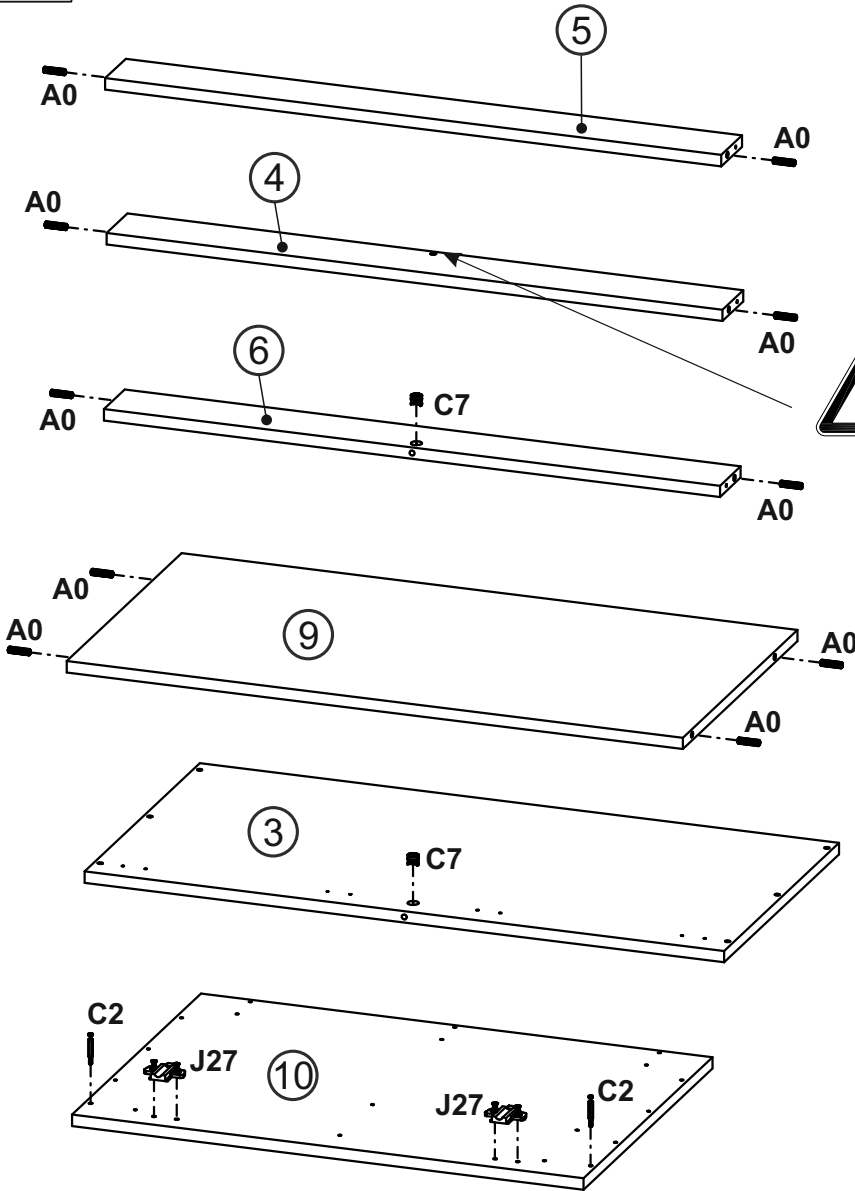

KITCHEN SOFT 100x60 LCC

900 mm

815 mm

499 mm

L

R

KITCHEN SOFT 100x60 LCC

A0	B1	B0	C2	C7	D5	D13	D14	H0	J0	J26
										
ø8x30	ø7x50			16mm	3,5x16	4x30	4x35			
x10	x13	x6	x2	x2	x28	x4	x18	x2	x2	x2

J27	K	T8	T14	T15	U0
					
	4mm				
x2	x1	x40	x5	x2	x2

KITCHEN SOFT 100x60 LCC

①	704	445	16	x1	1/1
②	704	445	16	x1	1/1
③	900	445	16	x1	1/1
④	867	80	16	x1	1/1
⑤	867	80	16	x1	1/1
⑥	867	80	16	x2	1/1
⑦	704	34	16	x2	1/1
⑧	720	34	16	x1	1/1
⑨	867	444	16	x1	1/1
⑩	720	499	16	x1	1/1
⑪	462	95	16	x1	1/1

⑫	130	95	16	x1	1/1
⑬	684	396	16	x1	1/1
⑭	715	896	3	x1	1/1

1/1

1

A0	C2	C7	J27
			
∅8x30		16mm	
x10	x2	x2	x2

2

B1	K
	
∅7x50	4mm
x6	x1

3

B1	K
	
ø7x50	4mm
x6	x1

8 L

D5	T14
	
3,5x16	
x20	x5

8 R

D5	T14
	
3,5x16	
x20	x5

9 L

B1  ø7x50 x1	D5  3,5x16 x4	T15  x2
--	---	--

9 R

B1  ø7x50 x1	D5  3,5x16 x4	T15  x2
---	---	---