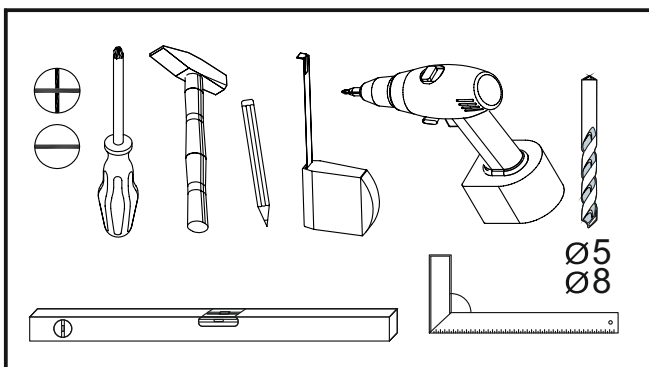

KITCHEN SOFT 100x60 LCC

900 mm

815 mm

499 mm

L

R

KITCHEN SOFT 100x60 LCC

A0	B1	B0	C2	C7	D5	D13	D14	H0	J0	J26
										
ø8x30	ø7x50			16mm	3,5x16	4x30	4x35			
x10	x13	x6	x2	x2	x28	x4	x18	x2	x2	x2