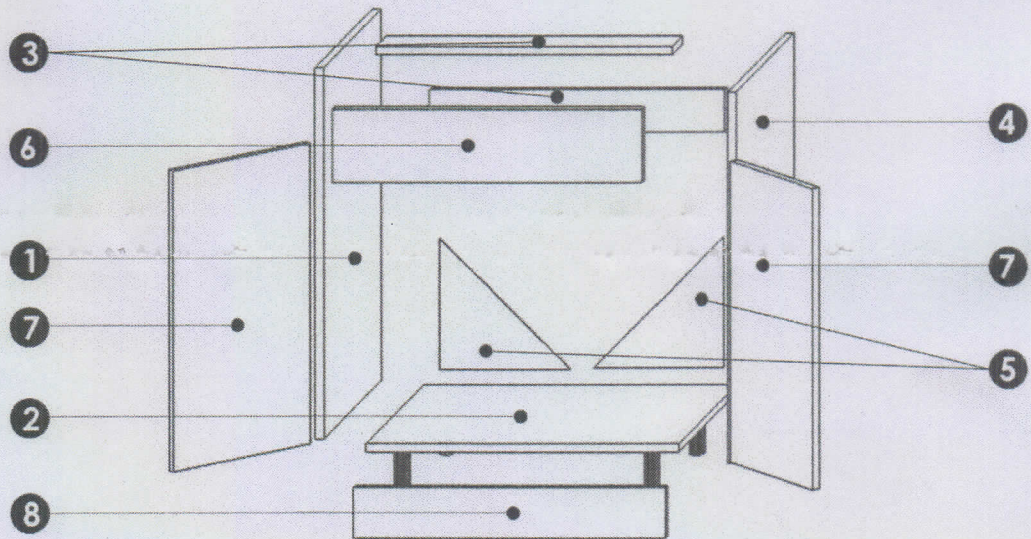

1 ▶

2 ▶

3 ▶

600, 800 lower cabinet for kitchen sink

600, 800 lower cabinet for kitchen sink

	600	800			
①	704x445	704x445	16	x1	1/1
②	600x445	800x445	16	x1	1/1
③	567x80	767x80	16	x2	1/1
④	704x445	704x445	16	x1	1/1
⑤	250x250	250x250	3	x2	1/1
⑥	596x140	796x140	16	x1	1/1
⑦	296x570	396x570	16	x2	1/1
⑧	599x95	799x95	16	x1	1/1
					1/1