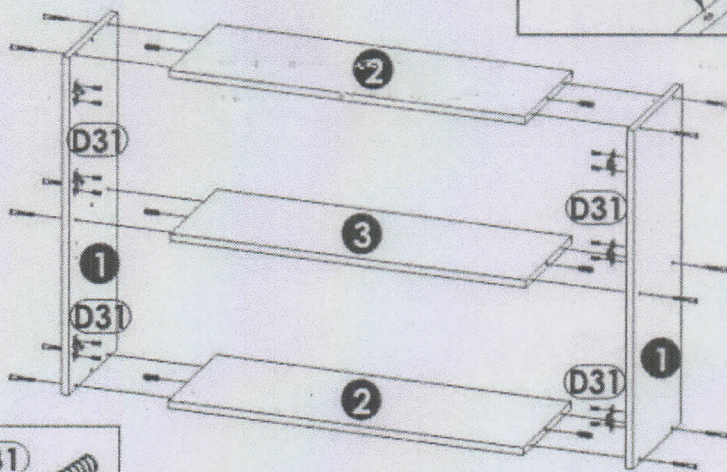

600, 800 upper glass cabinet

(A0) 8 x 32mm x6 	(B1) 17 x 50 mm x12 	(B0) x6
(D2) 3 x 30 mm x6 	(D4) 3.5 x 18 mm x8 	(D10) 4 x 16 mm x12
(D16) 4.2 x 28 mm x8 	(D31) 6.3 x 13 mm x12 	(I3) d 26mm x4
(I1) x4	(T8) x40	 x2
 x2	 x8	 x2

1 ▶