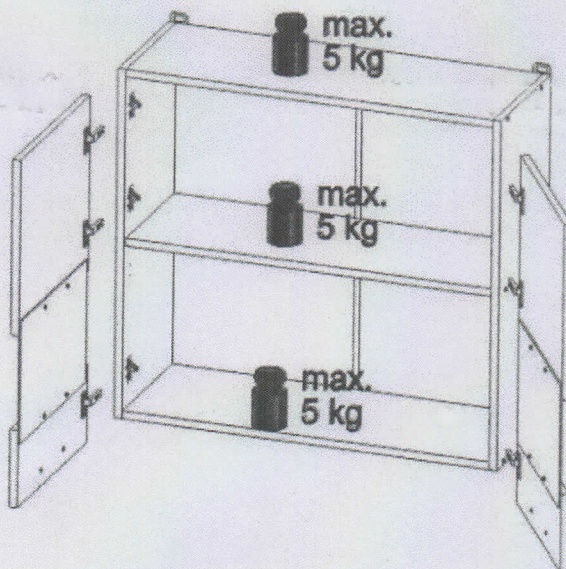

1 ▶

2▶

3▶

600, 800 upper glass cabinet

600, 800 upper glass cabinet

	600	800			
①	718x285	718x285	16	x2	1/1
②	567x285	767x285	16	x2	1/1
③	567x275	767x275	16	x1	1/1
④	715x198	715x397	3	x3/x2	1/1
⑤	296x362	396x362	16	x2	1/1
⑥	296x160	396x160	16	x1	1/1
⑦	251x279	251x379	4	x2	1/1
					1/1

600, 800 upper glass cabinet

(A0) 8 x 32mm x6 	(B1) 17 x 50 mm x12 	(B0)  x6
(D2) 3 x 30 mm x6 	(D4) 3.5 x 18 mm x8 	(D10) 4 x 16 mm x12 
(D16) 4.2 x 28 mm x8 	(D31) 6.3 x 13 mm x12 	(I3) d 26mm x4 
(I1)  x4	(T8)  x40	 x2
 x2	 x8	 x2

1 ▶

2 ▶

3 ▶

600, 800 lower cabinet for kitchen sink

600, 800 lower cabinet for kitchen sink

	600	800			
①	704x445	704x445	16	x1	1/1
②	600x445	800x445	16	x1	1/1
③	567x80	767x80	16	x2	1/1
④	704x445	704x445	16	x1	1/1
⑤	250x250	250x250	3	x2	1/1
⑥	596x140	796x140	16	x1	1/1
⑦	296x570	396x570	16	x2	1/1
⑧	599x95	799x95	16	x1	1/1
					1/1