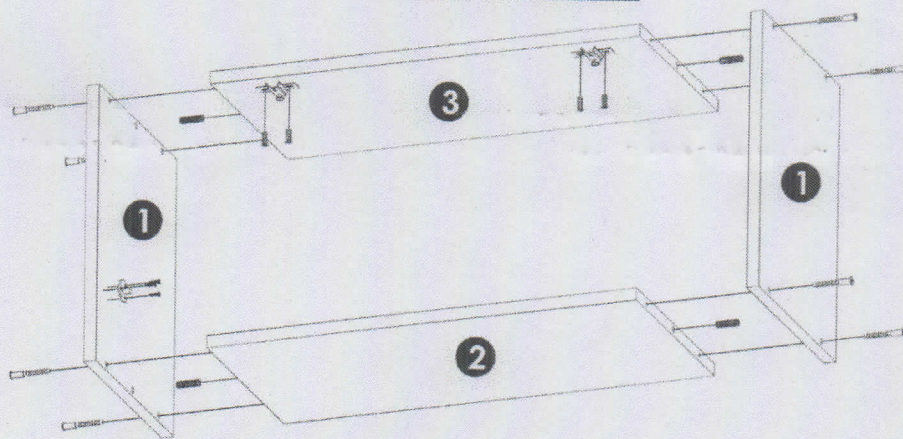

500,600 upper cabinet for cooker hood

(A0) 8 x 32mm x4 	(B1) f7 x 50 mm x8 	(B0) x4
(D2) 3 x 30 mm x6 	(D10) 4 x 16 mm x4 	D16 4,2 x 28 mm x2
(D31) 6,3 x 13 mm x4 	(I3) d 26mm x2 	(I1) x2
(T8) x30 	x1 	x2
x1 		

1 ▶