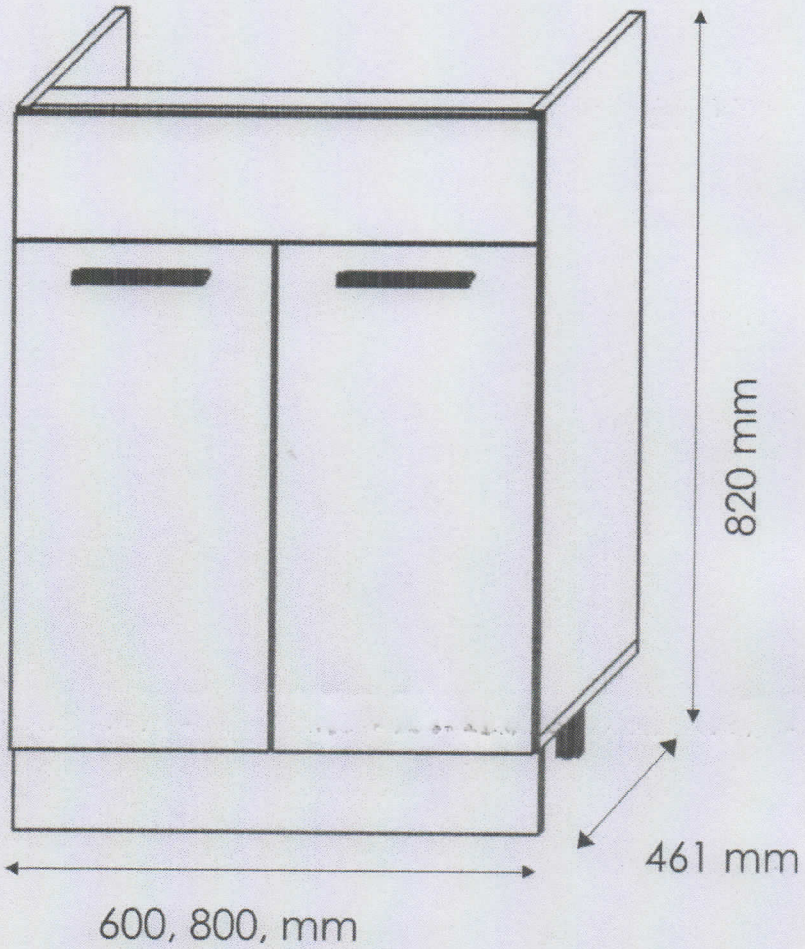

1 ▶

2▶

3▶

600, 800 upper glass cabinet

600, 800 upper glass cabinet

	600	800			
①	718x285	718x285	16	x2	1/1
②	567x285	767x285	16	x2	1/1
③	567x275	767x275	16	x1	1/1
④	715x198	715x397	3	x3/x2	1/1
⑤	296x362	396x362	16	x2	1/1
⑥	296x160	396x160	16	x1	1/1
⑦	251x279	251x379	4	x2	1/1
					1/1

600, 800 upper glass cabinet

(A0) 8 x 32mm x6 	(B1) 17 x 50 mm x12 	(B0)  x6
(D2) 3 x 30 mm x6 	(D4) 3.5 x 18 mm x8 	(D10) 4 x 16 mm x12 
(D16) 4.2 x 28 mm x8 	(D31) 6.3 x 13 mm x12 	(I3) d 26mm x4 
(I1)  x4	(T8)  x40	 x2
 x2	 x8	 x2

1 ▶

2 ▶

3 ▶

600, 800 lower cabinet for kitchen sink

600, 800 lower cabinet for kitchen sink

	600	800			
①	704x445	704x445	16	x1	1/1
②	600x445	800x445	16	x1	1/1
③	567x80	767x80	16	x2	1/1
④	704x445	704x445	16	x1	1/1
⑤	250x250	250x250	3	x2	1/1
⑥	596x140	796x140	16	x1	1/1
⑦	296x570	396x570	16	x2	1/1
⑧	599x95	799x95	16	x1	1/1
					1/1