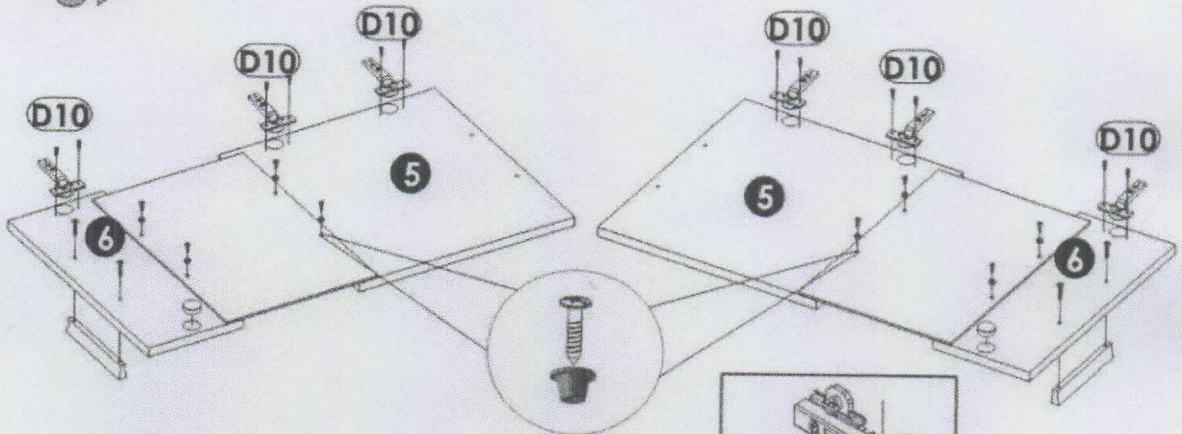

600, 800 upper glass cabinet

(A0) 8 x 32mm x6 	(B1) 17 x 50 mm x12 	(B0)  x6
(D2) 3 x 30 mm x6 	(D4) 3.5 x 18 mm x8 	(D10) 4 x 16 mm x12 
(D16) 4.2 x 28 mm x8 	(D31) 6.3 x 13 mm x12 	(I3) d 26mm x4 
(I1)  x4	(T8)  x40	 x2
 x2	 x8	 x2

1 ▶

2 ▶

3 ▶

600, 800 lower cabinet for kitchen sink

600, 800 lower cabinet for kitchen sink

	600	800			
①	704x445	704x445	16	x1	1/1
②	600x445	800x445	16	x1	1/1
③	567x80	767x80	16	x2	1/1
④	704x445	704x445	16	x1	1/1
⑤	250x250	250x250	3	x2	1/1
⑥	596x140	796x140	16	x1	1/1
⑦	296x570	396x570	16	x2	1/1
⑧	599x95	799x95	16	x1	1/1
					1/1