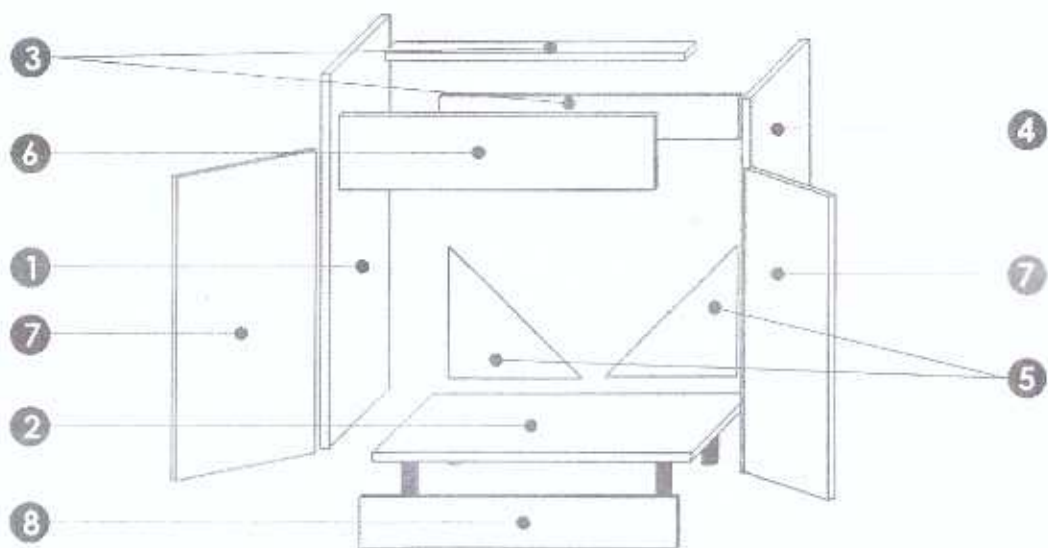

600	800			
①	704x445	704x445	16	x1	1/1
②	600x445	800x445	16	x1	1/1
③	567x80	767x80	16	x2	1/1
④	704x445	704x445	16	x1	1/1
⑤	250x250	250x250	3	x2	1/1
⑥	596x140	796x140	16	x1	1/1
⑦	296x570	396x570	16	x2	1/1
⑧	599x95	799x95	16	x1	1/1
			✂		1/1