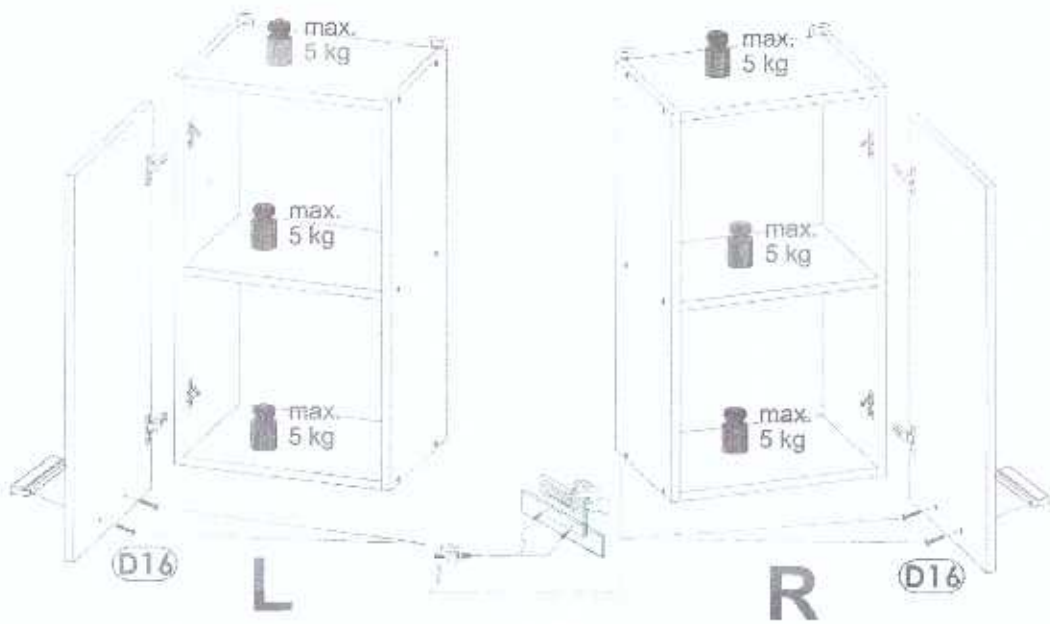

2

3

300,400,500 upper cabinet

300,400,500 upper cabinet

	300	400	500			
①	718x285	718x285	718x285	16	x2	1/1
②	267x285	367x285	467x285	16	x3	1/1
③	295x715	395x715	495x715	3	x1	1/1
④	296x713	396x713	496x713	16	x1	1/1
						1/1

300,400,500 upper cabinet

A0 8 x 32mm x6 	B1 #7 x 50 mm x12 	B0  x6
D2 3 x 30 mm x6 	D10 4 x 16 mm x4 	D16 4.2 x 28 mm x2 
D31 6.3 x 13 mm x4 	I3 d 28mm x2 	I1  x2
T8  x40	 x1	 x2

1 ▶

2 ▶

3 ▶

600, 800 lower cabinet for kitchen sink

600, 800 lower cabinet for kitchen sink

	600	800			
①	704x445	704x445	16	x1	1/1
②	600x445	800x445	16	x1	1/1
③	567x80	767x80	16	x2	1/1
④	704x445	704x445	16	x1	1/1
⑤	250x250	250x250	3	x2	1/1
⑥	596x140	796x140	16	x1	1/1
⑦	296x570	396x570	16	x2	1/1
⑧	599x95	799x95	16	x1	1/1
			✂		1/1