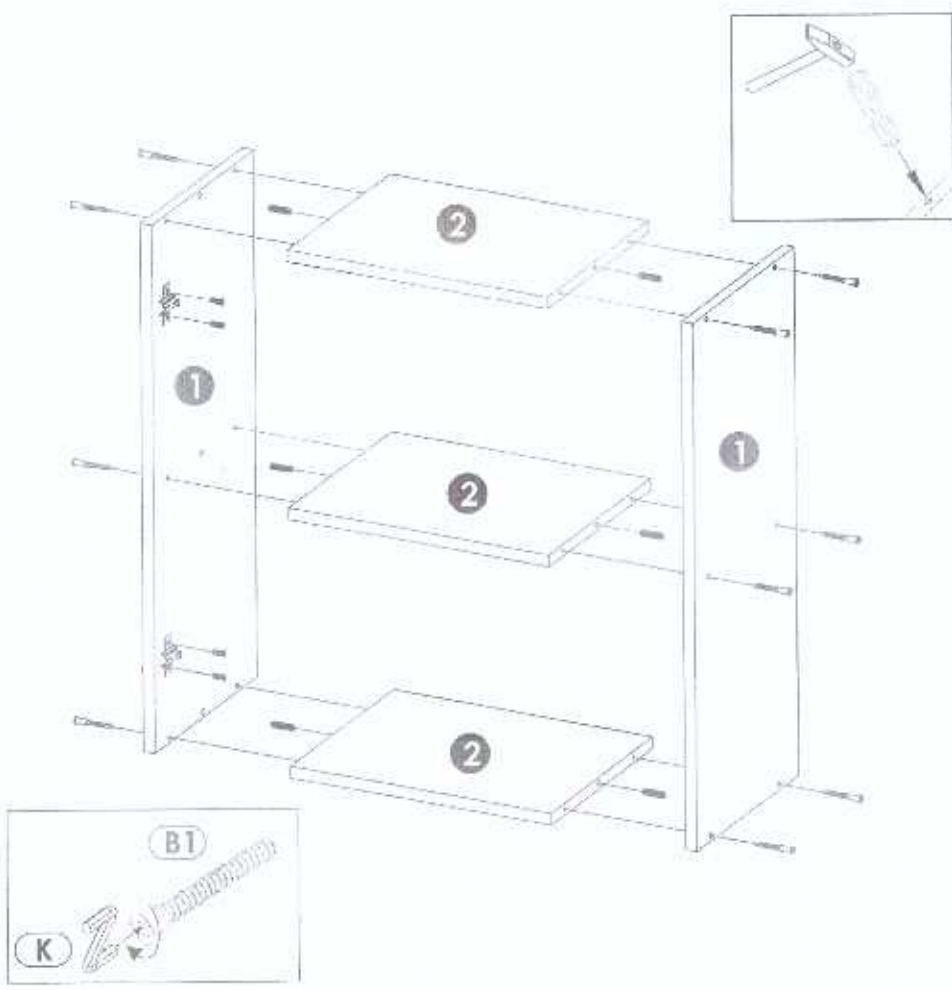

2

3

300,400,500 upper cabinet

300,400,500 upper cabinet

	300	400	500			
①	718x285	718x285	718x285	16	x2	1/1
②	267x285	367x285	467x285	16	x3	1/1
③	295x715	395x715	495x715	3	x1	1/1
④	296x713	396x713	496x713	16	x1	1/1
						1/1

300,400,500 upper cabinet

A0 8 x 32mm x6 	B1 #7 x 50 mm x12 	B0  x6
D2 3 x 30 mm x6 	D10 4 x 16 mm x4 	D16 4.2 x 28 mm x2 
D31 6.3 x 13 mm x4 	I3 d 28mm x2 	I1  x2
T8  x40	 x1	 x2

1 ▶

2 ▶

3 ▶

600, 800 lower cabinet for kitchen sink