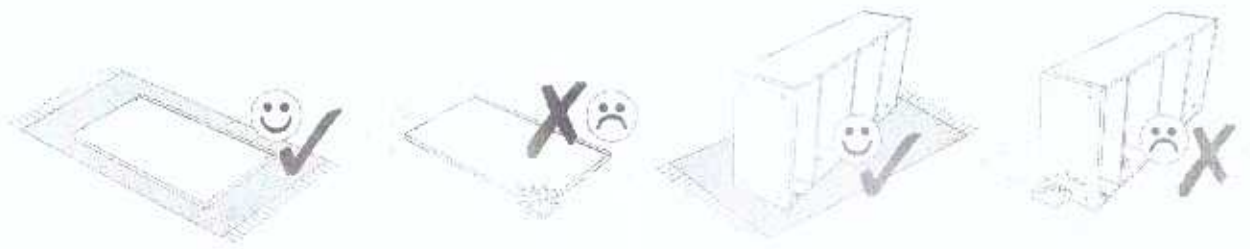

300,400,500 upper cabinet

A0 8 x 32mm x6 	B1 #7 x 50 mm x12 	B0  x6
D2 3 x 30 mm x6 	D10 4 x 16 mm x4 	D16 4.2 x 28 mm x2 
D31 6.3 x 13 mm x4 	I3 d 28mm x2 	I1  x2
T8  x40	 x1	 x2

1 ▶

2 ▶

3 ▶

600, 800 lower cabinet for kitchen sink

600, 800 lower cabinet for kitchen sink

	600	800			
①	704x445	704x445	16	x1	1/1
②	600x445	800x445	16	x1	1/1
③	567x80	767x80	16	x2	1/1
④	704x445	704x445	16	x1	1/1
⑤	250x250	250x250	3	x2	1/1
⑥	596x140	796x140	16	x1	1/1
⑦	296x570	396x570	16	x2	1/1
⑧	599x95	799x95	16	x1	1/1
			✂		1/1