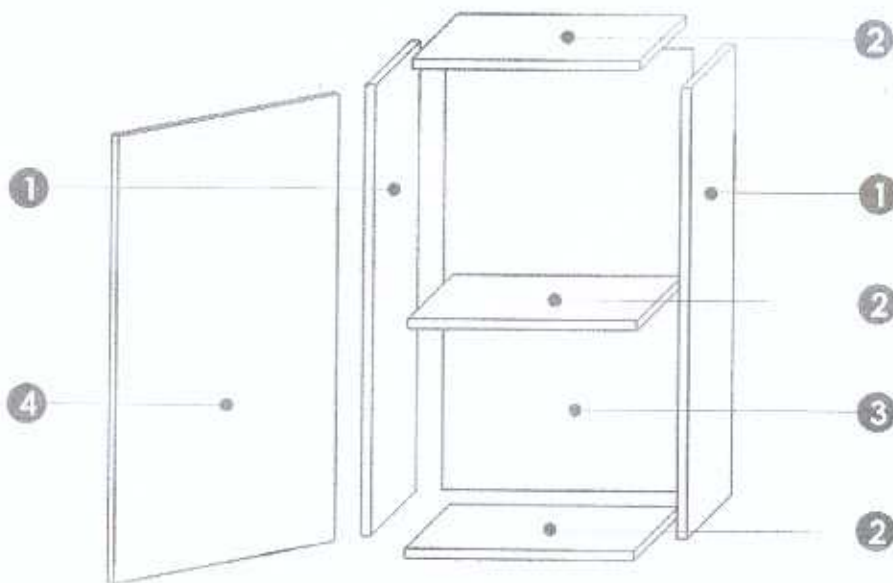

2

3

300,400,500 upper cabinet

300,400,500 upper cabinet

	300	400	500			
①	718x285	718x285	718x285	16	x2	1/1
②	267x285	367x285	467x285	16	x3	1/1
③	295x715	395x715	495x715	3	x1	1/1
④	296x713	396x713	496x713	16	x1	1/1
						1/1

300,400,500 upper cabinet

A0 8 x 32mm x6 	B1 #7 x 50 mm x12 	B0  x6
D2 3 x 30 mm x6 	D10 4 x 16 mm x4 	D16 4.2 x 28 mm x2 
D31 6.3 x 13 mm x4 	I3 d 28mm x2 	I1  x2
T8  x40	 x1	 x2

1 ▶

2 ▶

3 ▶

600, 800 lower cabinet for kitchen sink