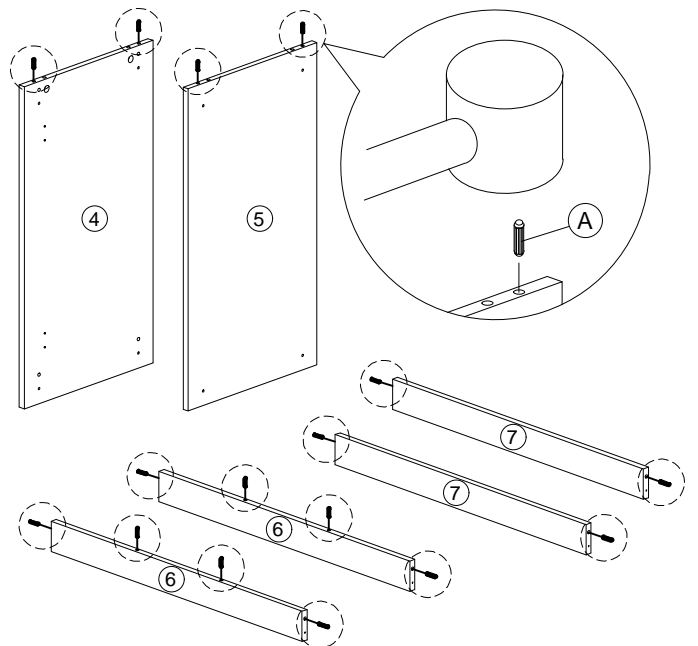

Step 1

A		8x25mm Dowel	16Pcs