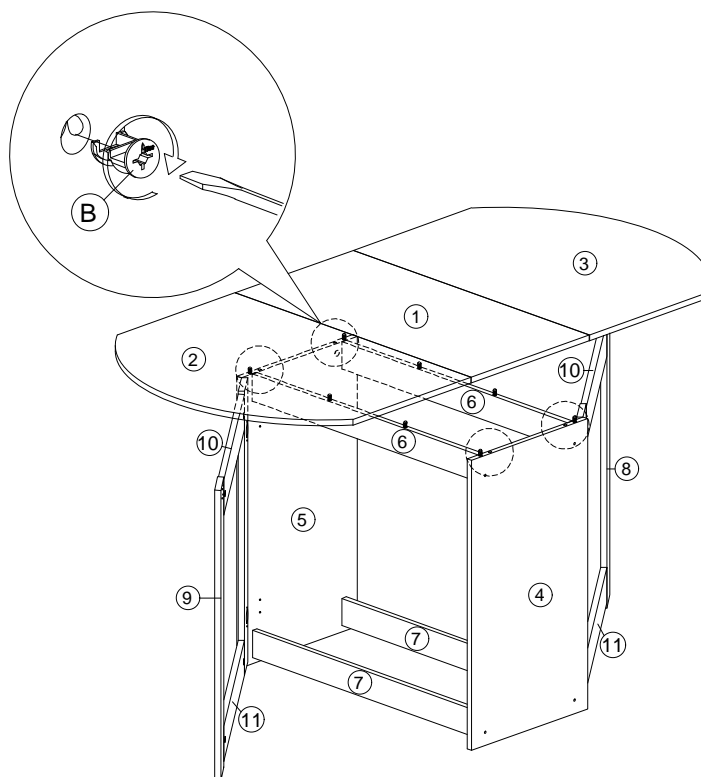

Assembly Instruction

Step 14

B		Minifix	4Pcs